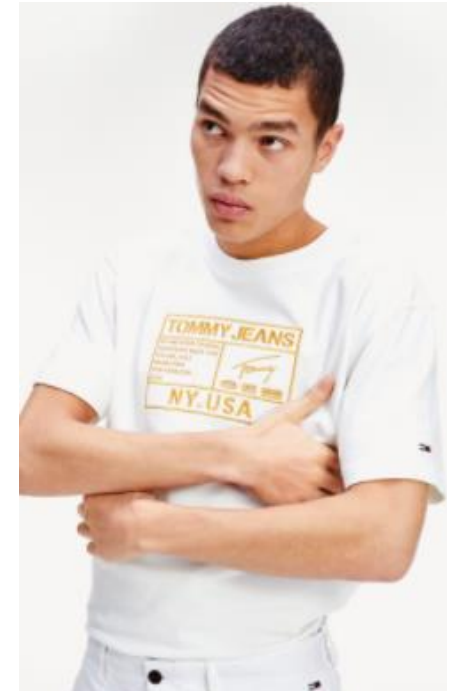

TJM SMALL FLAG TEE

~~IDR 790,000~~**IDR 553,000****DM0DM07848YBR**

TJM GOLD EMBROIDERY

~~IDR 890,000~~**IDR 623,000**

20%

DM0DM08789C87
TJM PLAID COLLEGIATE
IDR 790,000
IDR 632,000

DM0DM08789PJ4
TJM PLAID COLLEGIATE
IDR 790,000
IDR 632,000