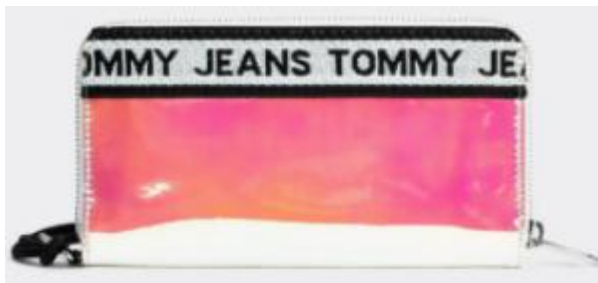

50%

AW0AW08258SAQ
TJW LOGO TAPE MINI B
~~IDR 1,390,000~~
IDR 695,000

AW0AW07803CKU
TJW TEXTURE NEO CROS
~~IDR 1,490,000~~
IDR 745,000

AW0AW07803TF4
TJW TEXTURE NEO CROS
~~IDR 1,490,000~~
IDR 745,000

AW0AW082650F4
TJW LOGO TAPE LRG ZA
~~IDR 1,090,000~~
IDR 545,000