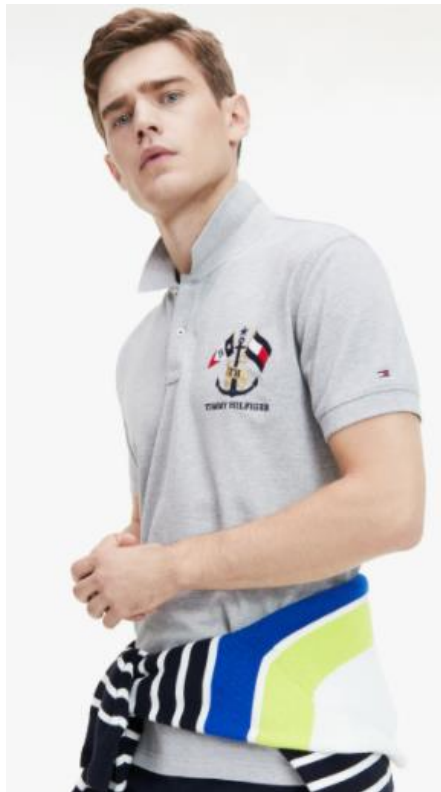

MW0MW10720YAF
SLIM 4 WAY STRETCH S
IDR 1,590,000
IDR 795,000

MW0MW12187YBR
FLEX MOTIF OXFORD SH
IDR 1,790,000
IDR 895,000

50%

MW0MW13090YBR
 GS COLLARSTAND SLIM
~~IDR 1,390,000~~
IDR 695,000

MW0MW12246YBR
 LOGO EMBROIDERY REGU
~~IDR 1,290,000~~
IDR 645,000