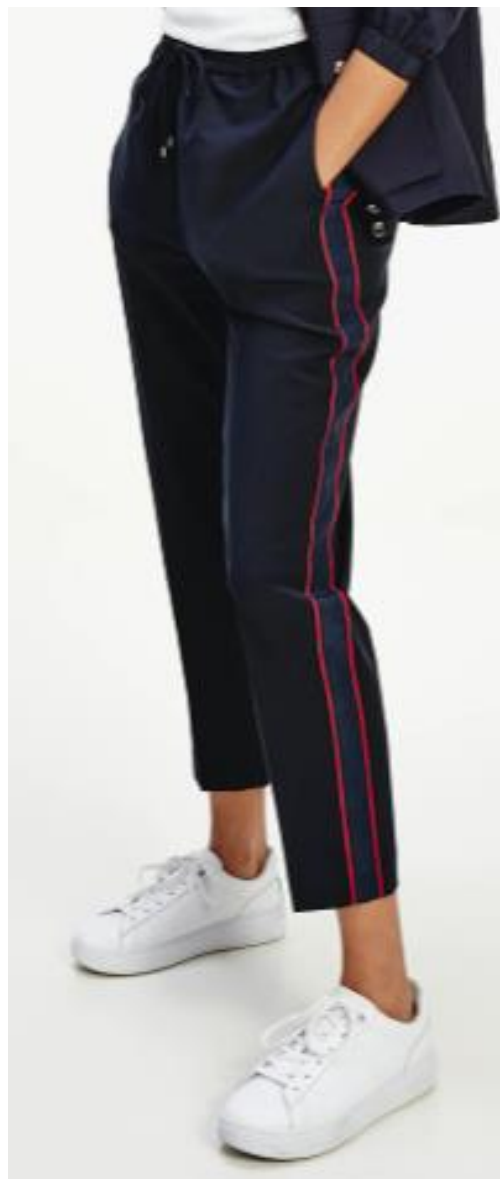

WW0WW28874YBR
ORGANIC COTTON
CREW NECK JUMPER
IDR 1,590,000
IDR 1,431,000

10%

WW0WW28376DW5
BISTRETCH WOOL TAPER
IDR 2,090,000
IDR 1,881,000

WW0WW293460A6
SLIM PINSTRIPE ANKLE
IDR 2,390,000
IDR 2,151,000