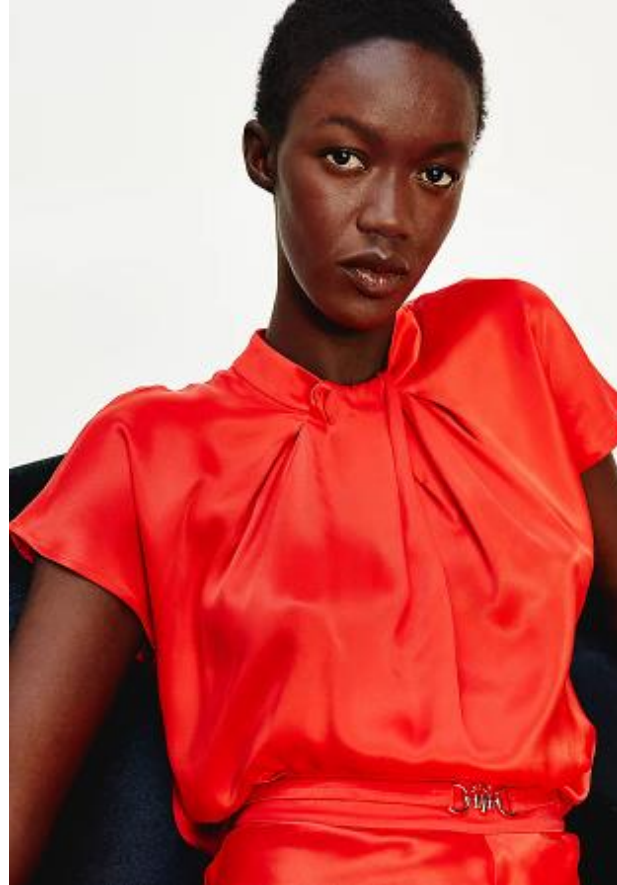

WW0WW30540SNE
Viscose Satin Blouse
IDR 2,190,000