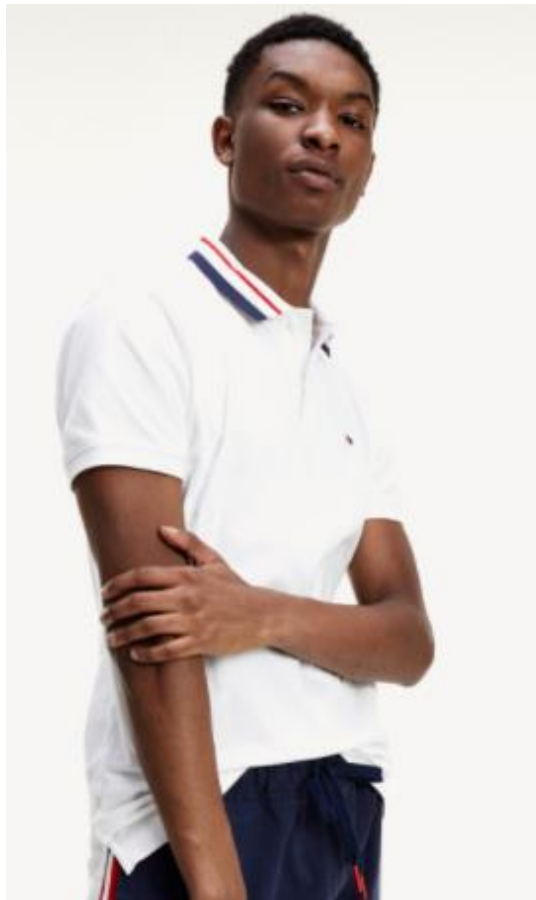

DM0DM08799YBR
TJM STRIPE MOUNTAIN
IDR 690,000
IDR 552,000

DM0DM08450BDS
TJM WASHED LOGO TEE
IDR 690,000
IDR 552,000

20%

DM0DM09440C87
TJM CLASSIC TIPPED S
IDR 1,190,000
IDR 952,000

DM0DM09440YBR
TJM CLASSIC TIPPED S
IDR 1,190,000
IDR 952,000