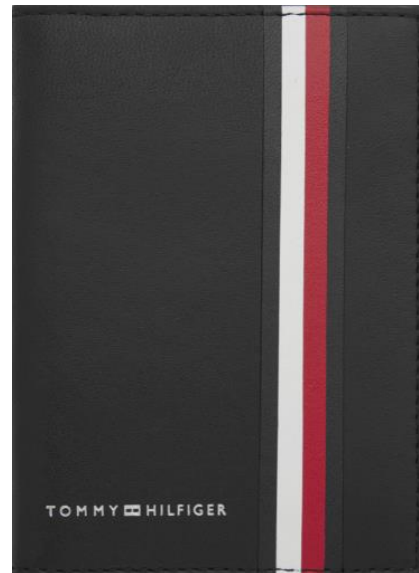

AM0AM06312BDS
FINE BIFOLD
~~IDR 890,000~~
IDR 712,000