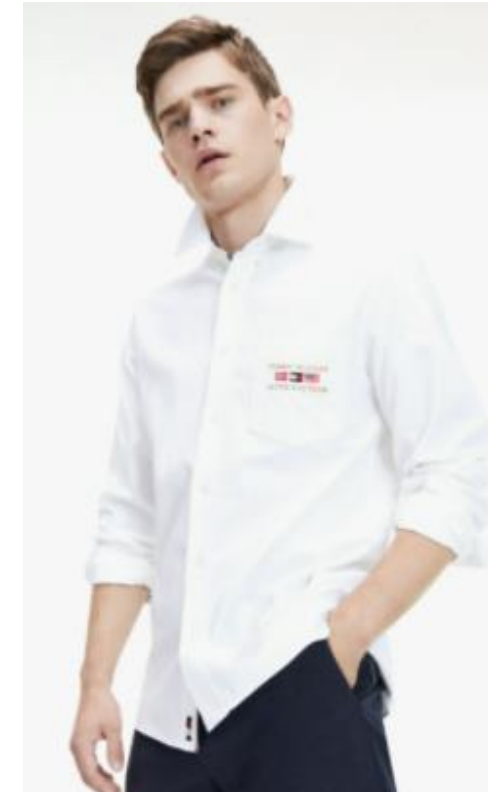

MW0MW12187YBR
FLEX MOTIF OXFORD SH
IDR 1,790,000
IDR 895,000