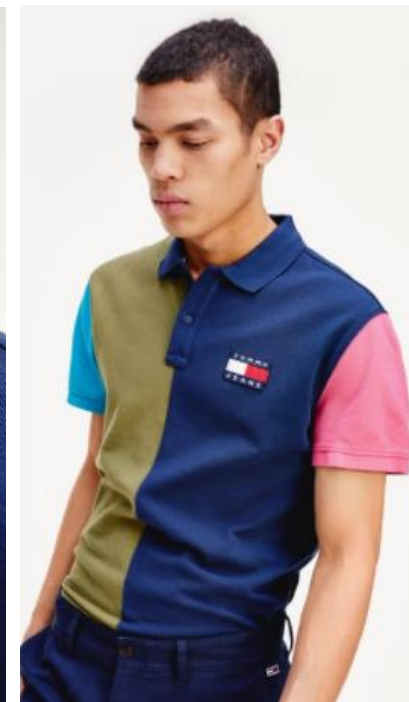

DM0DM07778C87
TJM COLORBLOCK BADGE
IDR 1,190,000
IDR 595,000