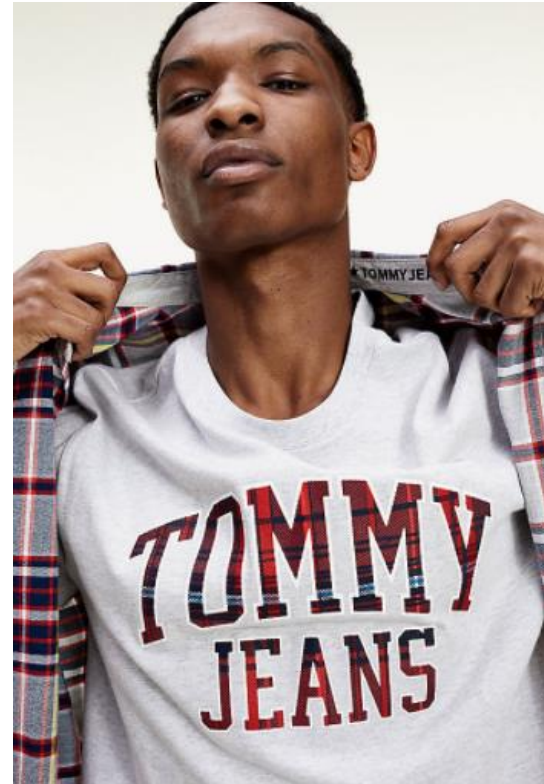

TJM SMALL FLAG TEE

~~IDR 790,000~~**IDR 553,000****DM0DM07848YBR**

TJM GOLD EMBROIDERY

~~IDR 890,000~~**IDR 623,000**

20%

DM0DM08789C87
TJM PLAID COLLEGIATE
IDR 790,000
IDR 632,000

DM0DM08789PJ4
TJM PLAID COLLEGIATE
IDR 790,000
IDR 632,000