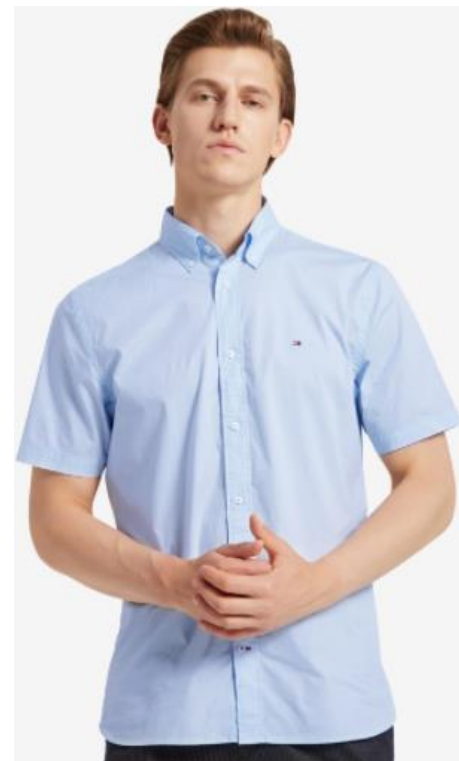

MW0MW135491A8
SLIM BLEECKER STR BA
~~IDR 1,790,000~~
IDR 895,000

40%

MW0MW13456YBR
STRETCH POPLIN SHIRT
~~IDR 1,290,000~~
IDR 774,000

MW0MW13456DW5
STRETCH POPLIN SHIRT
~~IDR 1,290,000~~
IDR 774,000

MW0MW13420CYR
WCC STRETCH POPLIN S
~~IDR 1,290,000~~
IDR 774,000