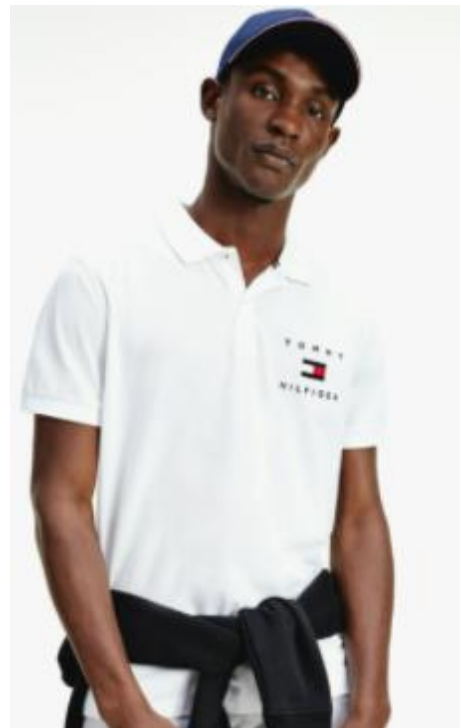

MW0MW135491A8
SLIM BLEECKER STR BA
~~IDR 1,790,000~~
IDR 895,000

40%

MW0MW13456YBR
STRETCH POPLIN SHIRT
~~IDR 1,290,000~~
IDR 774,000

MW0MW13456DW5
STRETCH POPLIN SHIRT
~~IDR 1,290,000~~
IDR 774,000

MW0MW13420CYR
WCC STRETCH POPLIN S
~~IDR 1,290,000~~
IDR 774,000

MW0MW13420YBR
WCC STRETCH POPLIN S
~~IDR 1,290,000~~
IDR 774,000

30%

MW0MW14152YBR
TOMMY FLAG HILFIGER
IDR 1,290,000
IDR 903,000

MW0MW14152C7H
TOMMY FLAG HILFIGER
IDR 1,290,000
IDR 903,000

MW0MW14166YBR
CREST CHEST SLIM POL
IDR 1,290,000
IDR 903,000