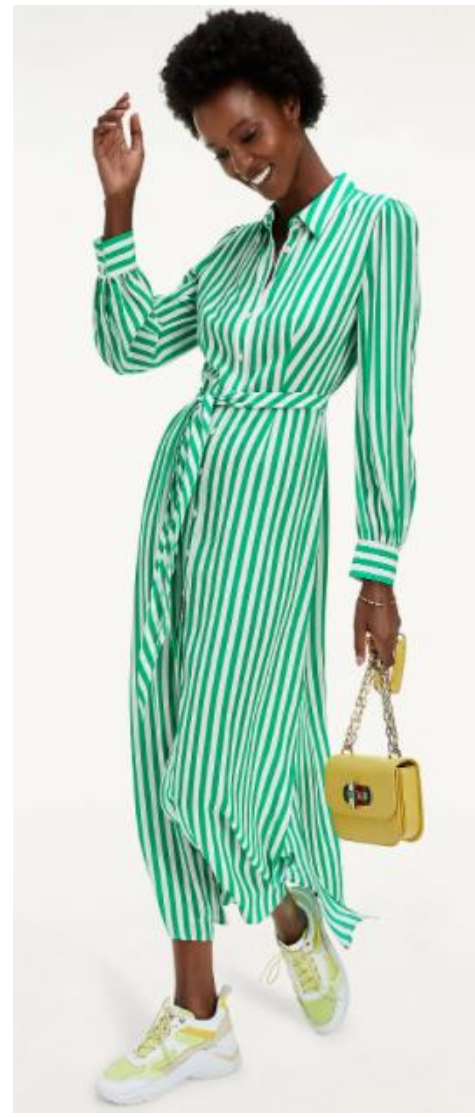

WW0WW303560CJ
Viscose Long Shirt Dress
IDR 3,090,000