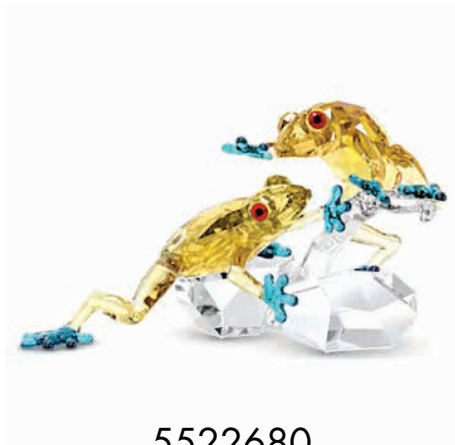

5522680
CRYSTAL PARADISE FROGS

IDR 8.699.000