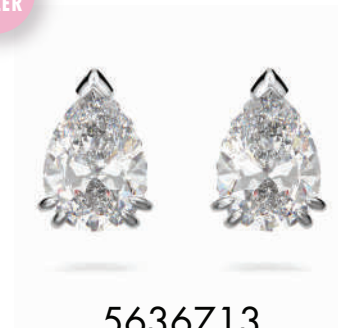

Meet your new everyday earrings from the Millenia family. Featuring square-cut crystals in a mysterious black hue, this versatile pair is finished with ruthenium plating.

BEST
SELLER

5636713
MILLENIA PEAR WHITE

IDR 1.799.000