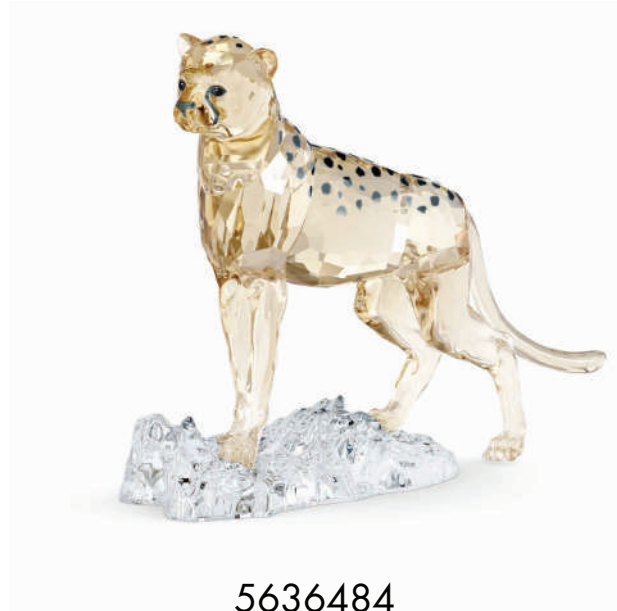

IDR 9.999.000

5646380

MARVEL HULK

To showcase the intimidating strength and impressive rage of Marvel's famous green character, this eye-catching Hulk figurine has been crafted with exquisite detail. The design features 578 facets, including the exacting detail of Hulk's muscles, and shows him in a dynamic action pose with his fist at the ready.

IDR 13.699.000

5644846
PINK COCKATOO

IDR 1.569.000

5644844
LOVE BIRD COUPLE

IDR 3.199.000

5639858
KRIS BEAR BIRTHDAY BEARS

IDR 3.469.000

5636484

ELEGANCE OF AF SCS CHEETAH BABY

Adorable yet full of power, this dazzling figurine is a fine addition to the Elegance of Africa collection. The design depicts a baby cheetah called Jabari – a name that means “fearless”, and one that suits its confident spirit.