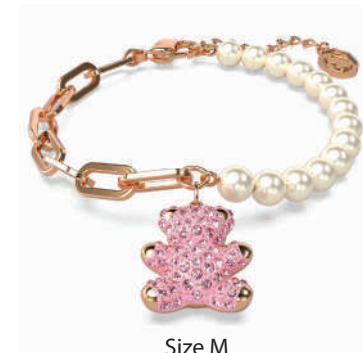

5674487
IDYLLIA CLOVER ROSE GOLD

IDR 2.899.000

Size M

5663478

FEATHER ROSE GOLD

IDR 3.199.000

Size S

5663479

FEATHER ROSE GOLD

IDR 3.199.000

Size M

5671586

LUNA MOON ROSE GOLD

IDR 2.899.000

Size M

5667044

DEXTERA MIXED GOLD

IDR 3.699.000

TEDDY BEAR BRACELET

This radiant teddy bear bracelet transforms a cuddly childhood favorite into a luxurious piece of modern style. The heart-warming teddy motif is embellished with pink crystals and worn on a bracelet of Swarovski Crystal Pearls and a rose gold-tone plated chain.

Size M

5669169

TEDDY BEAR PINK

IDR 3.469.000

Size M

5665830

DEXTERA MIXED GOLD

IDR 3.199.000