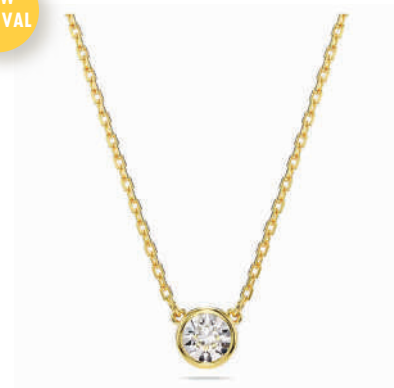

5684511
IMBER ROUND GOLD

IDR 1.839.000

NEW
ARRIVAL