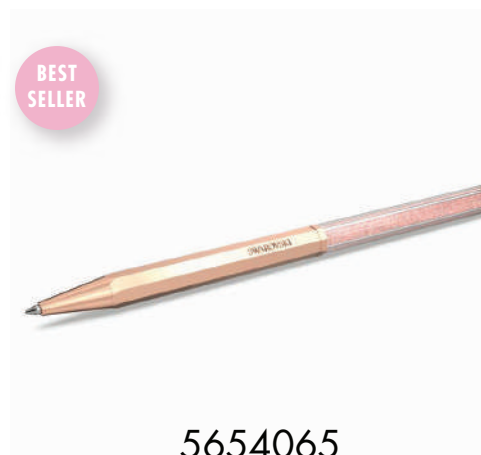

5654065
CRYSTALLINE BALLPOINT ROSE GOLD

IDR 1.239.000