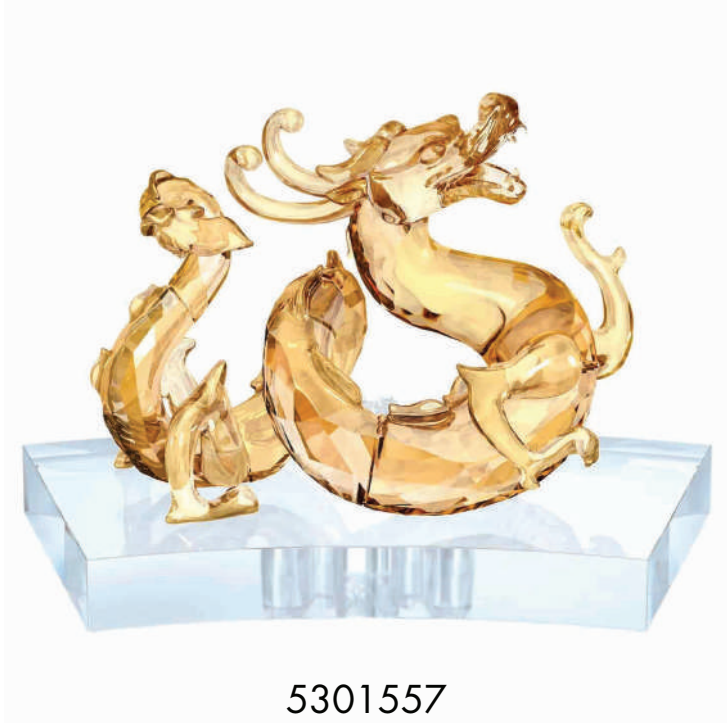

5301557

CHINESE ZODIAC - DRAGON

Celebrate the Chinese New Year or a birthday with this Chinese Zodiac Dragon. Representing power and honor, it is crafted in golden crystal, an auspicious color.

IDR 9.299.000