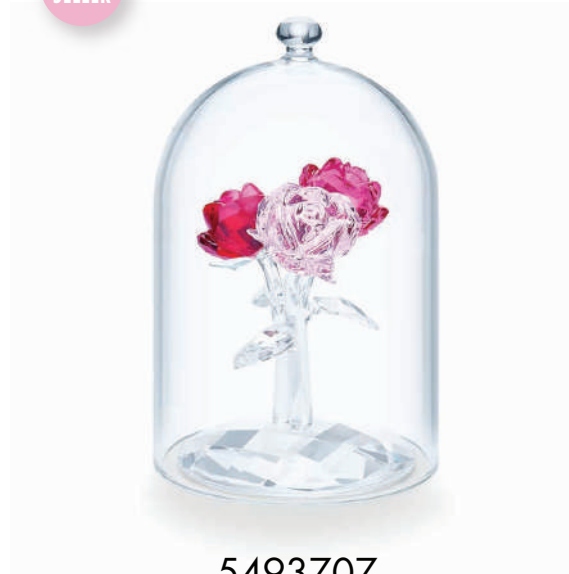

5493707
ROSE BOUQUET

IDR 3.699.000