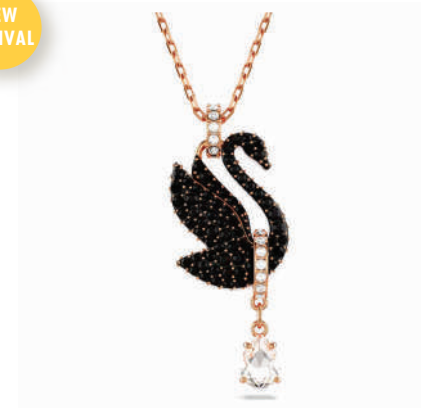

5678045
SWAN BLACK

IDR 3.239.000

NEW
ARRIVAL