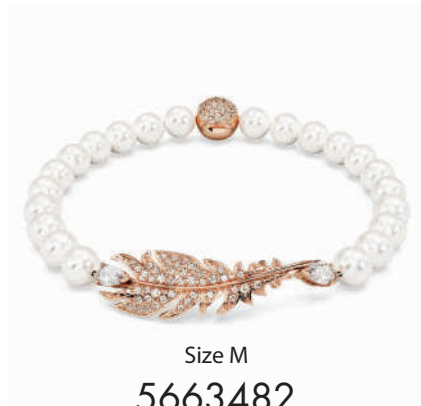

IDR 1.839.000

Size M

5668362

MESMERA MIXED YELLOW

IDR 1.839.000

Size M

5667253

MESMERA MIXED WHITE

IDR 2.699.000

5572650
THE ELEMENTS MOON

IDR 1.669.000

Size M
5632067
FURTHER ROUND WHITE

IDR 1.499.000

Size M
5646737
FURTHER INTERLOCKING LOOP

IDR 2.869.000

Size M

5663482

NICE FEATHER ROSE GOLD

IDR 3.199.000

NICE FEATHER BRACELET

Embracing beauty in every detail, this alluring bracelet is destined to be your new favorite. Around the wrist, the design features a string of Swarovski Crystal Pearls with a single rose gold-tone plated bead, and an elegant feather in shimmering pink pavé and Swarovski Zirconia.

Size S

5663480

NICE FEATHER ROSE GOLD

IDR 3.199.000

Size M

5668243

STILLA MIXED ROSE GOLD

IDR 2.699.000