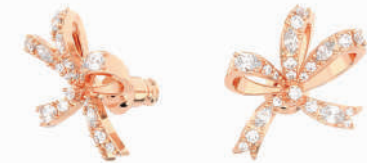

5647572
VOLTA BOW ROSE GOLD

IDR 2.699.000