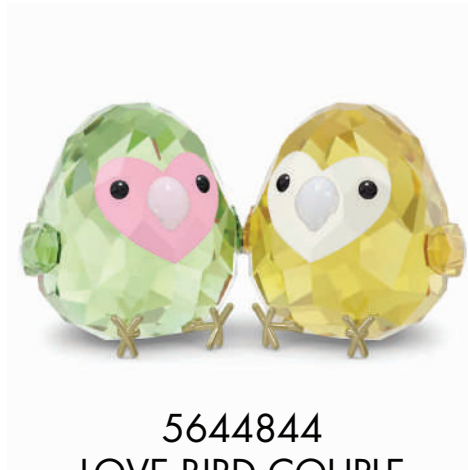

IDR 3.469.000

5646410

MARVEL SPIDER-MAN

Inspired by Marvel's iconic character, this superbly crafted Spider-Man figurine was designed to make your senses tingle. The signature blue and red look is brought to life with 955 facets, showing Swarovski's master cutting in exquisite form.

IDR 9.999.000

5646380

MARVEL HULK

To showcase the intimidating strength and impressive rage of Marvel's famous green character, this eye-catching Hulk figurine has been crafted with exquisite detail. The design features 578 facets, including the exacting detail of Hulk's muscles, and shows him in a dynamic action pose with his fist at the ready.

IDR 13.699.000

5644846
PINK COCKATOO

IDR 1.569.000

5644844
LOVE BIRD COUPLE

IDR 3.199.000

5639858
KRIS BEAR BIRTHDAY BEARS

IDR 3.469.000

5636484

ELEGANCE OF AF SCS CHEETAH BABY

Adorable yet full of power, this dazzling figurine is a fine addition to the Elegance of Africa collection. The design depicts a baby cheetah called Jabari – a name that means “fearless”, and one that suits its confident spirit.