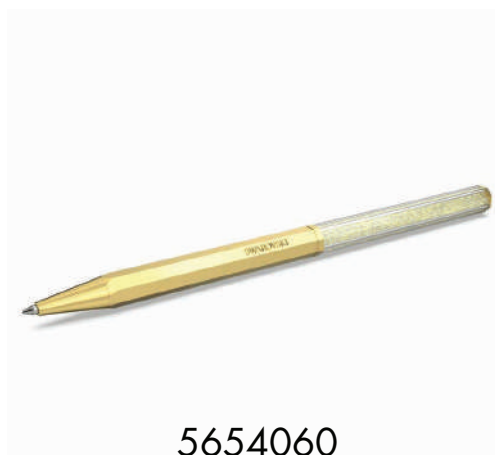

5654060
CRYSTALLINE BALLPOINT GOLD

IDR 1.239.000