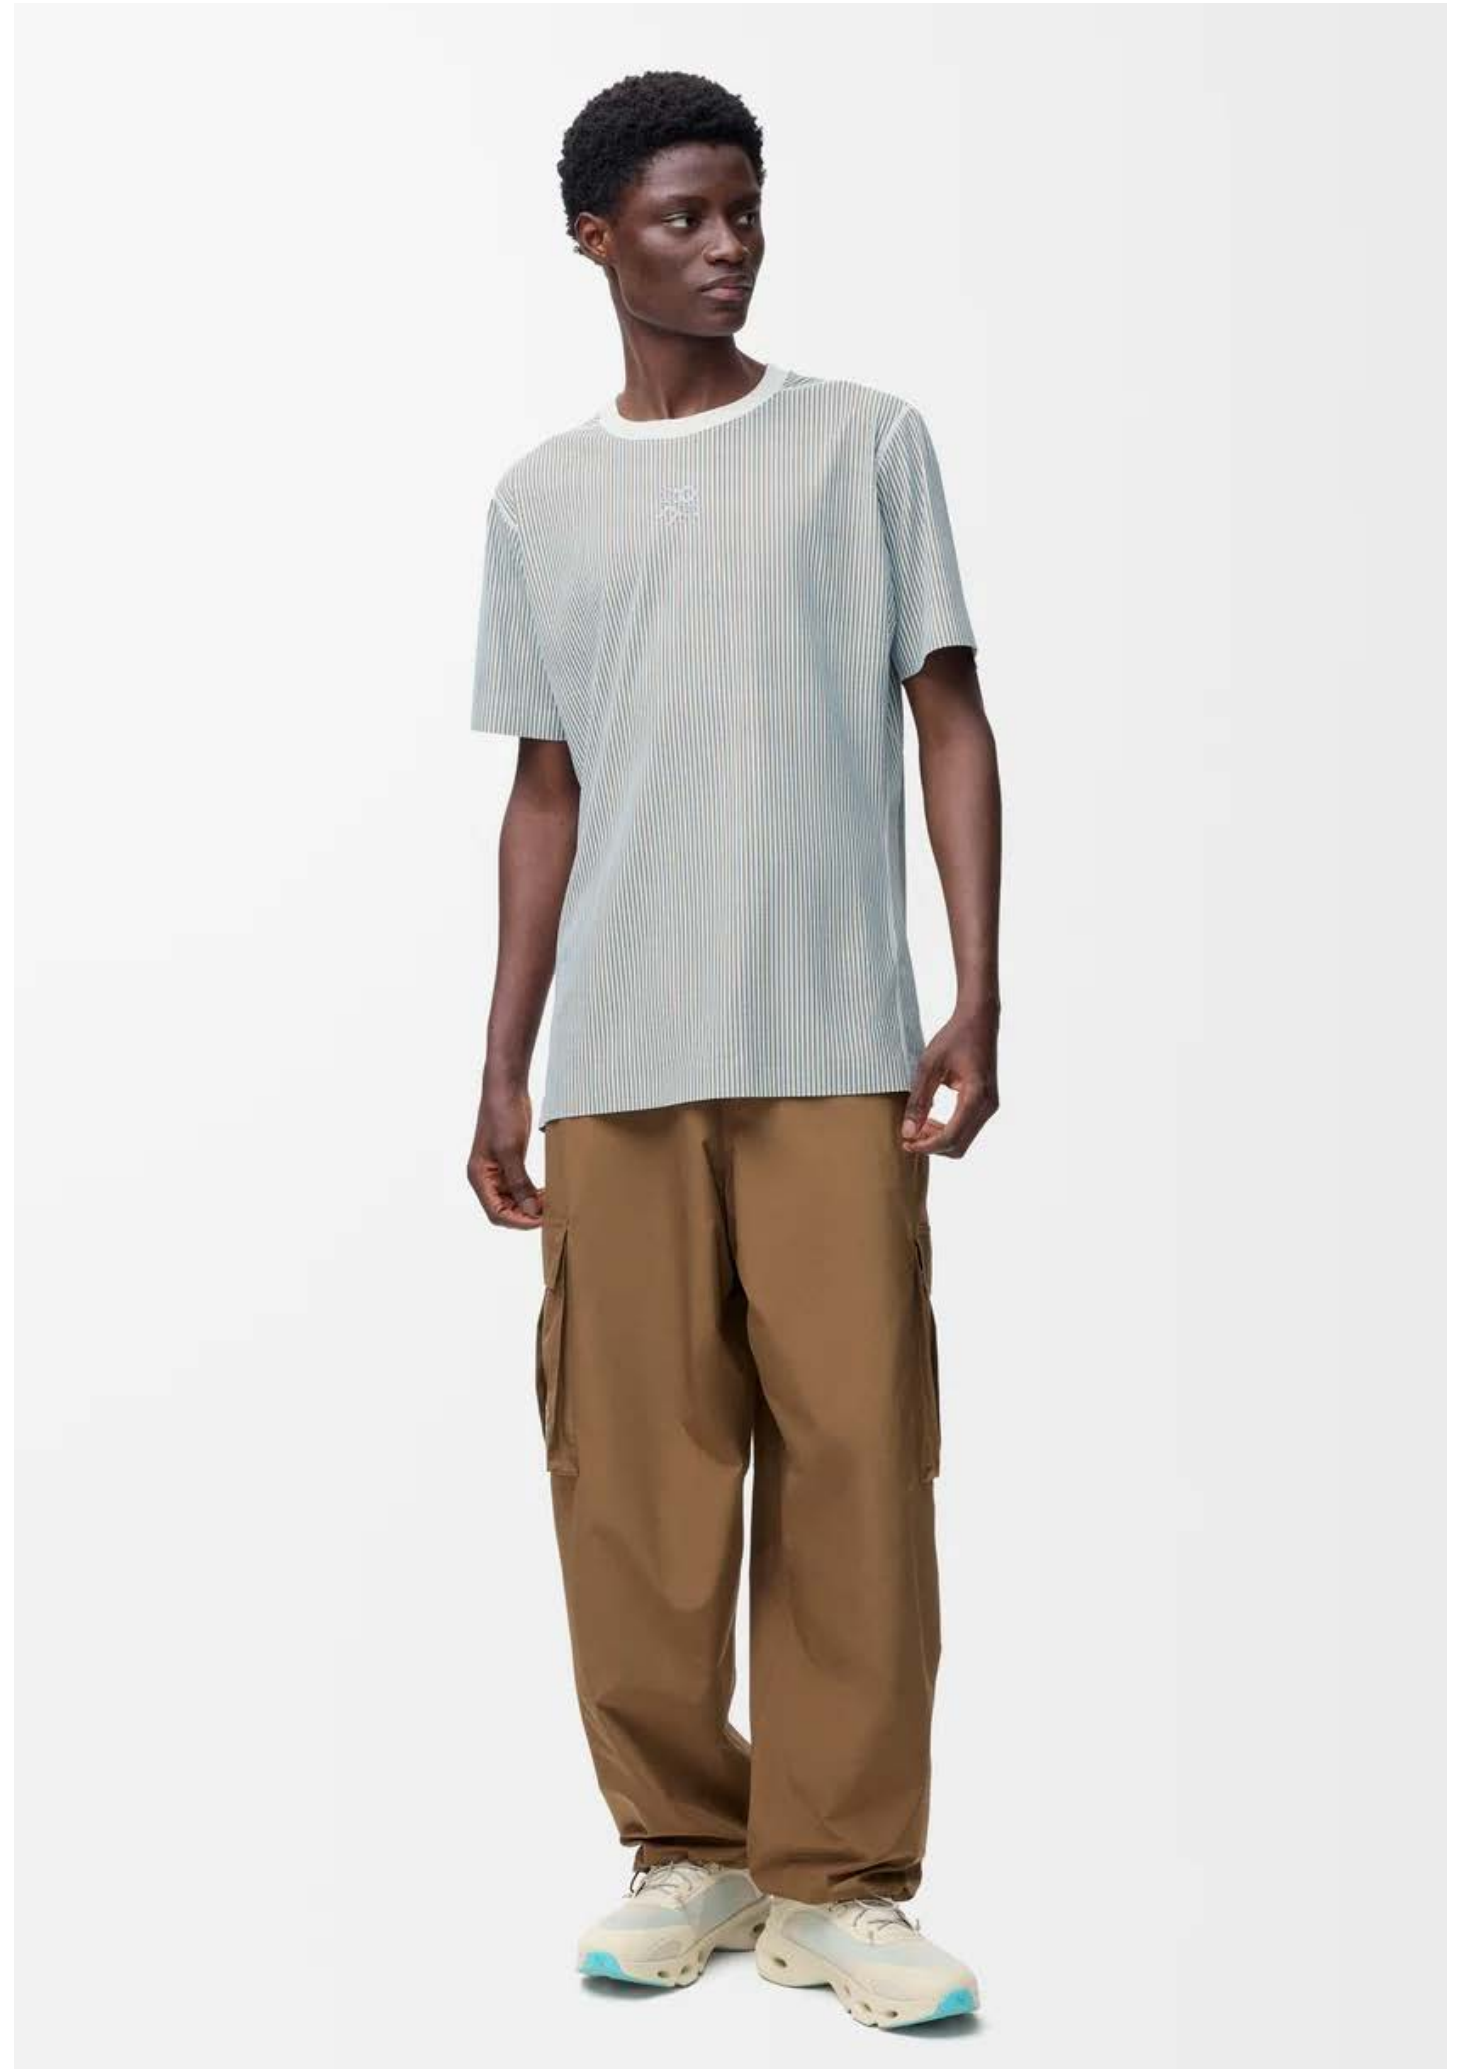

IDR 22.700.000

H929Y02X20

**Price and availability are subject to change.*

PUFFER VEST - BEIGE/BLUE

IDR 39.900.000

H929Y02X19

**Price and availability are subject to change.*

ACTIVE T-SHIRT - BEIGE/BLUE IDR 7.300.000