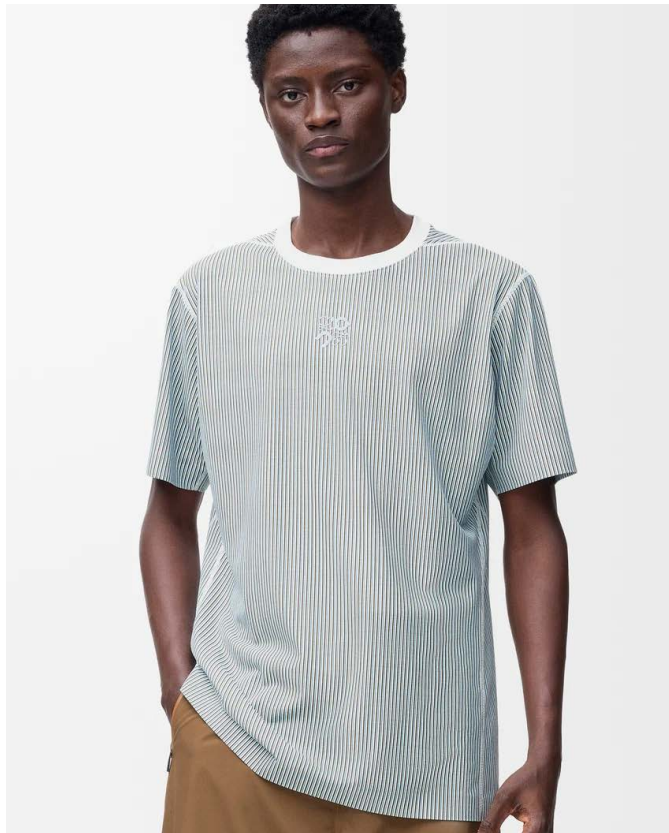

IDR 22.700.000

H929Y02X20

**Price and availability are subject to change.*

PUFFER VEST - BEIGE/BLUE

IDR 39.900.000

H929Y02X19

**Price and availability are subject to change.*

ACTIVE T-SHIRT - BEIGE/BLUE IDR 7.300.000