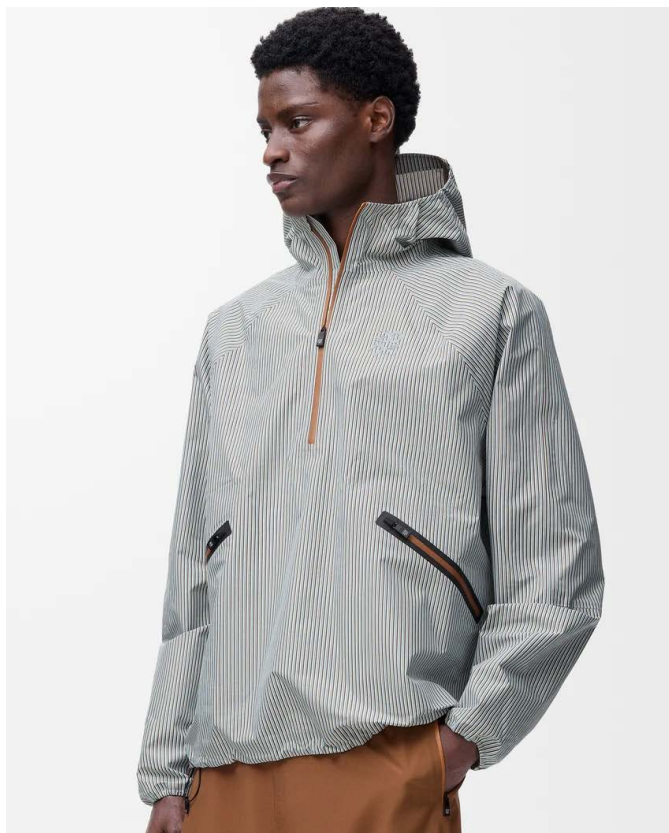

JACKET - CHOCOLATE BROWN IDR 33.500.000

H929Y02X15

**Price and availability are subject to change.*

CARGO TROUSERS - BLACK

IDR 12.500.000

H929Y04X04

**Price and availability are subject to change.*

STORM ANORAK - BEIGE/BLUE