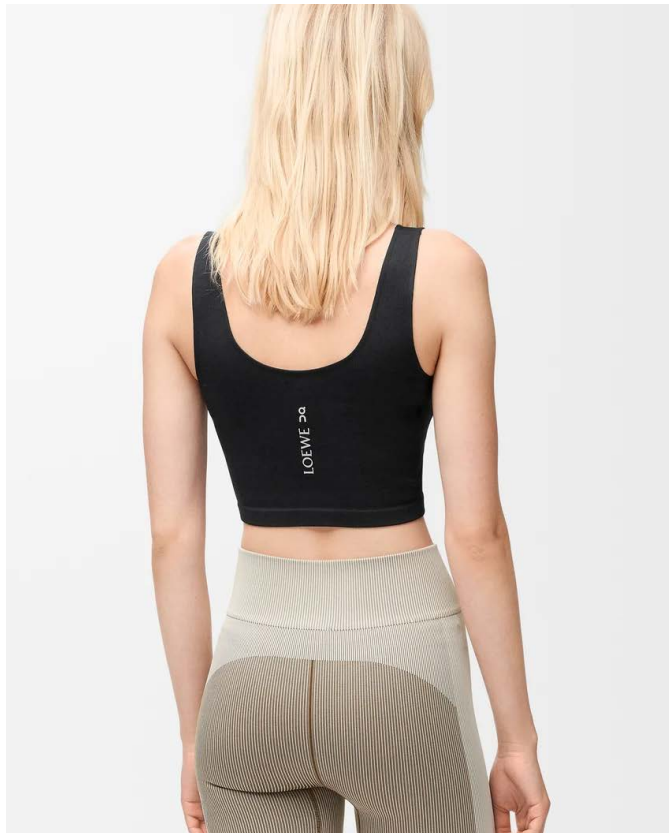

**Price and availability are subject to change.*

LONG SLEEVE TOP - IVORY IDR 6.300.000

S929Y23X10

**Price and availability are subject to change.*

SEAMLESS SHORTS - IVORY IDR 5.700.000

S929Y1KX01

**Price and availability are subject to change.*

SEAMLESS BRA - BLACK

IDR 5.700.000

S929Y23X06

**Price and availability are subject to change.*

LOEWE

SOFT BOOTLEG PANTS - BLACK

IDR 7.200.000

S929Y1JX03