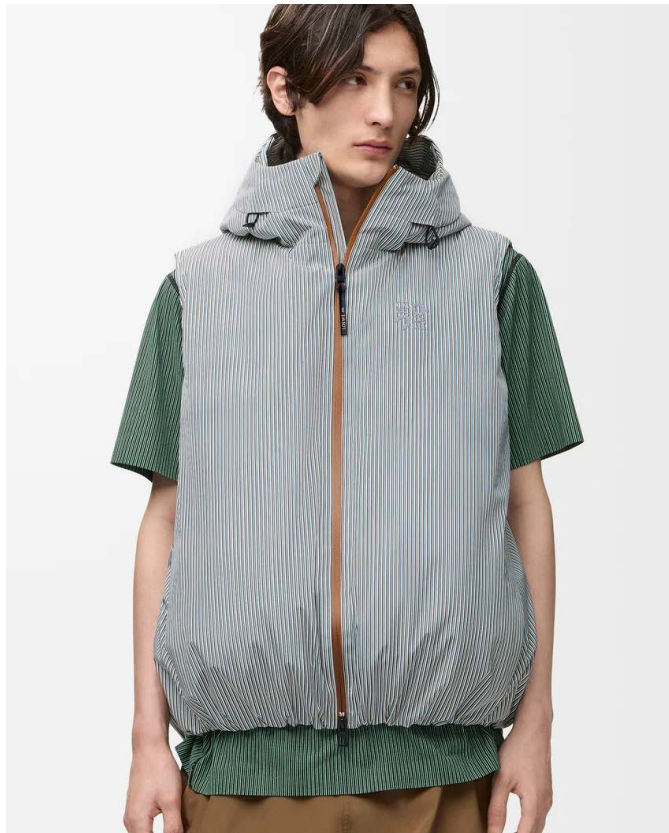

PUFFER VEST - BEIGE/BLUE

IDR 39.900.000

H929Y02X19

*Price and availability are subject to change.