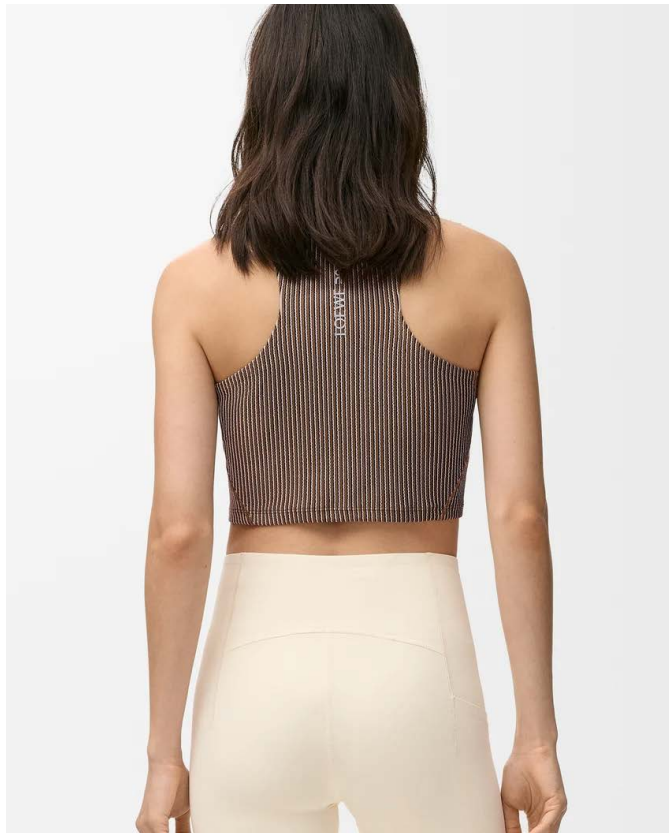

TANK TOP - BROWN/PINK
IDR 4.800.000

S929Y23X05

*Price and availability are subject to change.