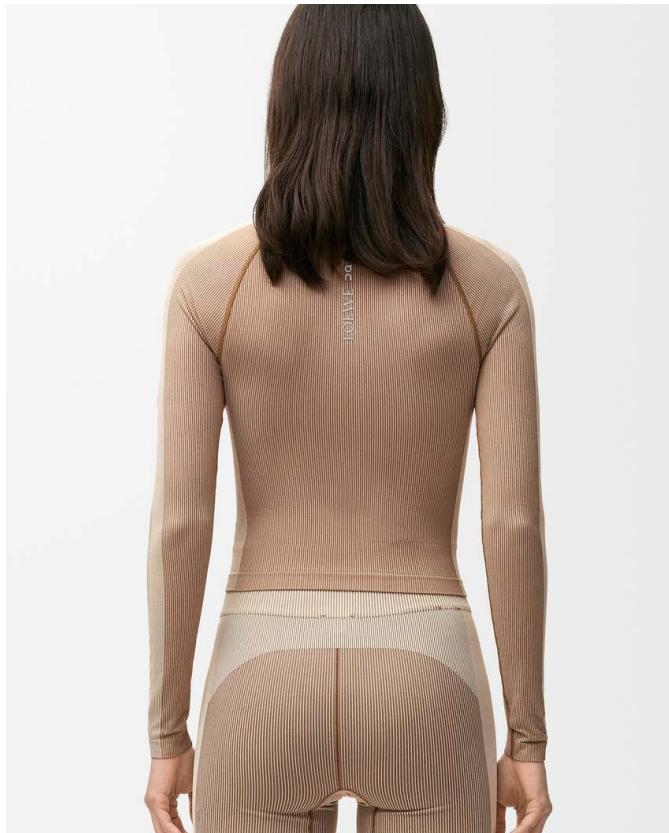

S929Y1HX01

**Price and availability are subject to change.*

SEAMLESS BRA - IVORY IDR 5.700.000

S929Y23X06

**Price and availability are subject to change.*

SOFT BOOTLEG PANTS - IVORY IDR 7.200.000

S929Y1JX03

**Price and availability are subject to change.*

LONG SLEEVE TOP - IVORY IDR 6.300.000

S929Y23X10

**Price and availability are subject to change.*

SEAMLESS SHORTS - IVORY IDR 5.700.000

S929Y1KX01

**Price and availability are subject to change.*