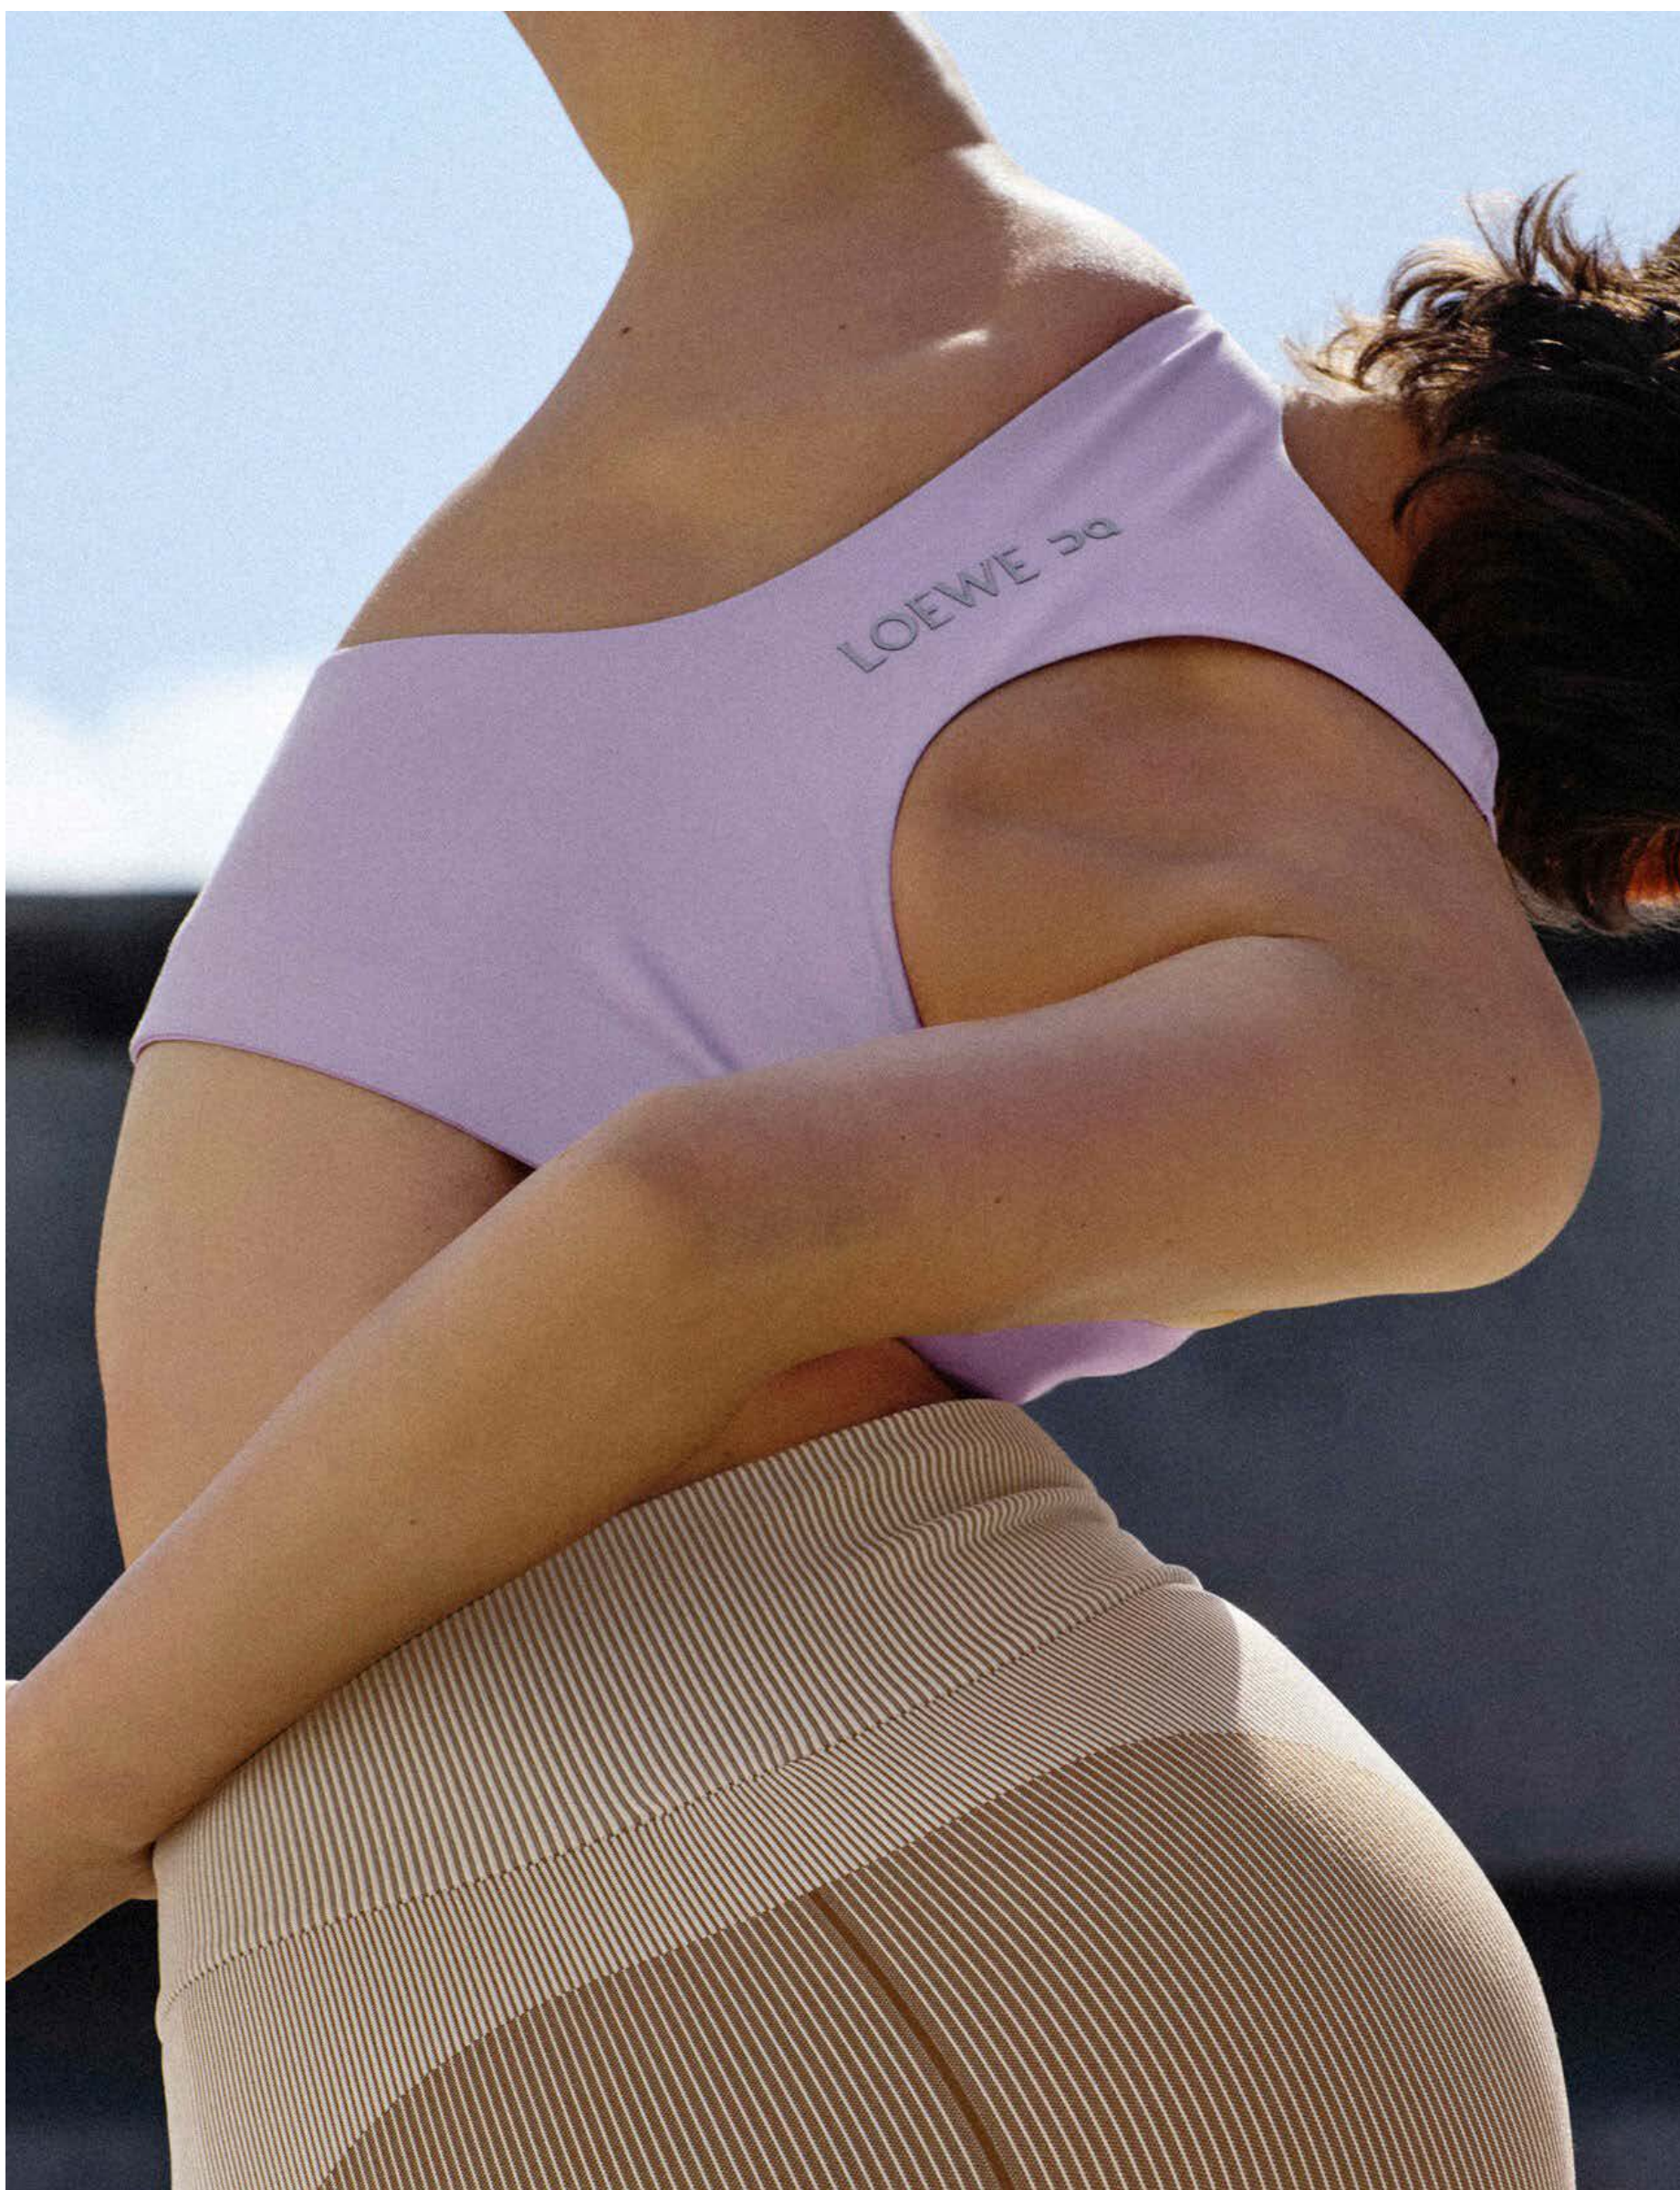

CLOUDTILT DENIM PRINT - DENIM GREY

IDR 10.200.000

L929282X40

**Price and availability are subject to change.*

CLOUDTILT DENIM PRINT - DENIM BLUE

IDR 10.200.000

L929282X40

**Price and availability are subject to change.*