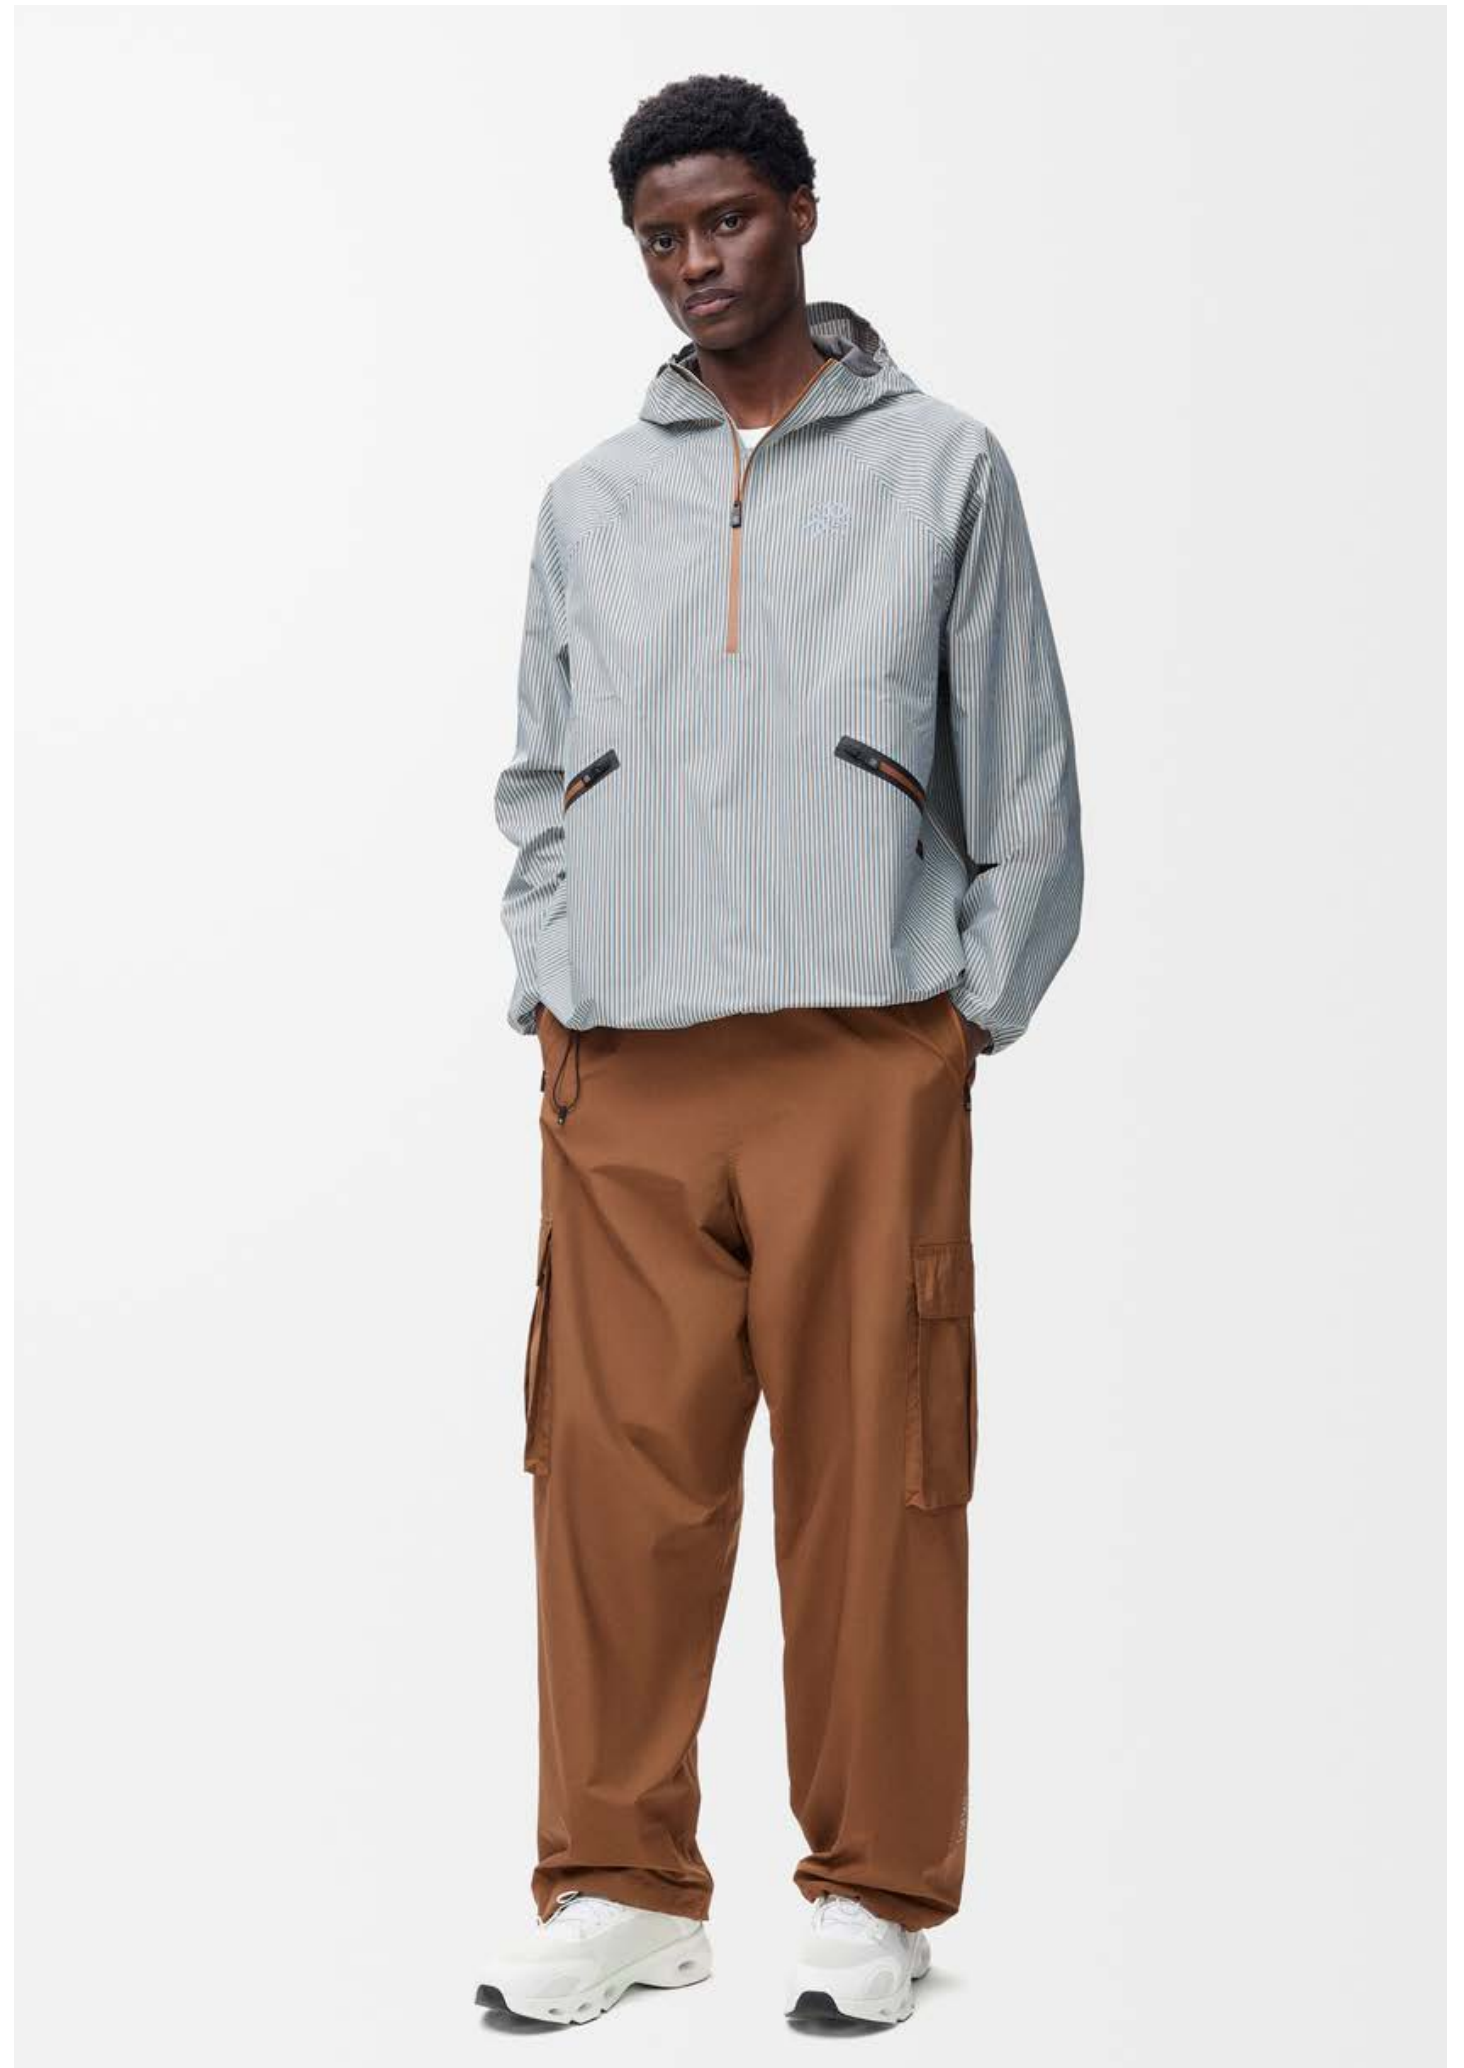

STORM ANORAK - BEIGE/BLUE

IDR 22.700.000

H929Y02X20

*Price and availability are subject to change.