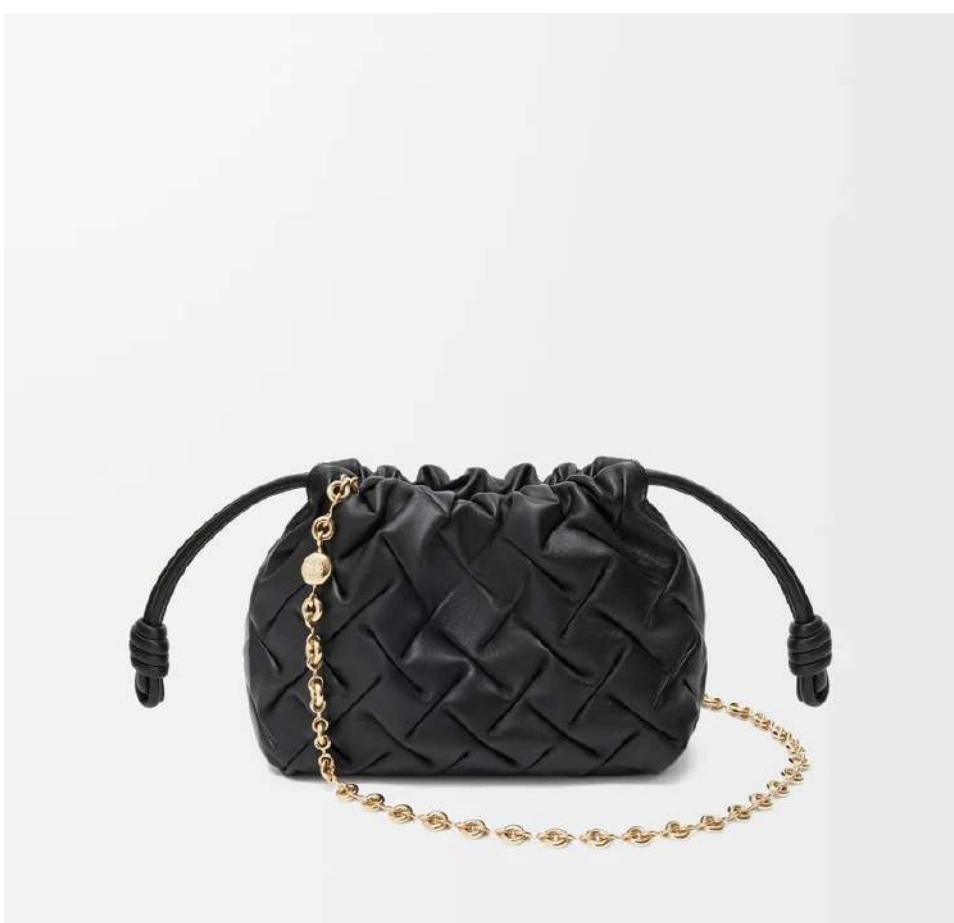

**Flamenco Purse Mini
Black**

A411NBPX04