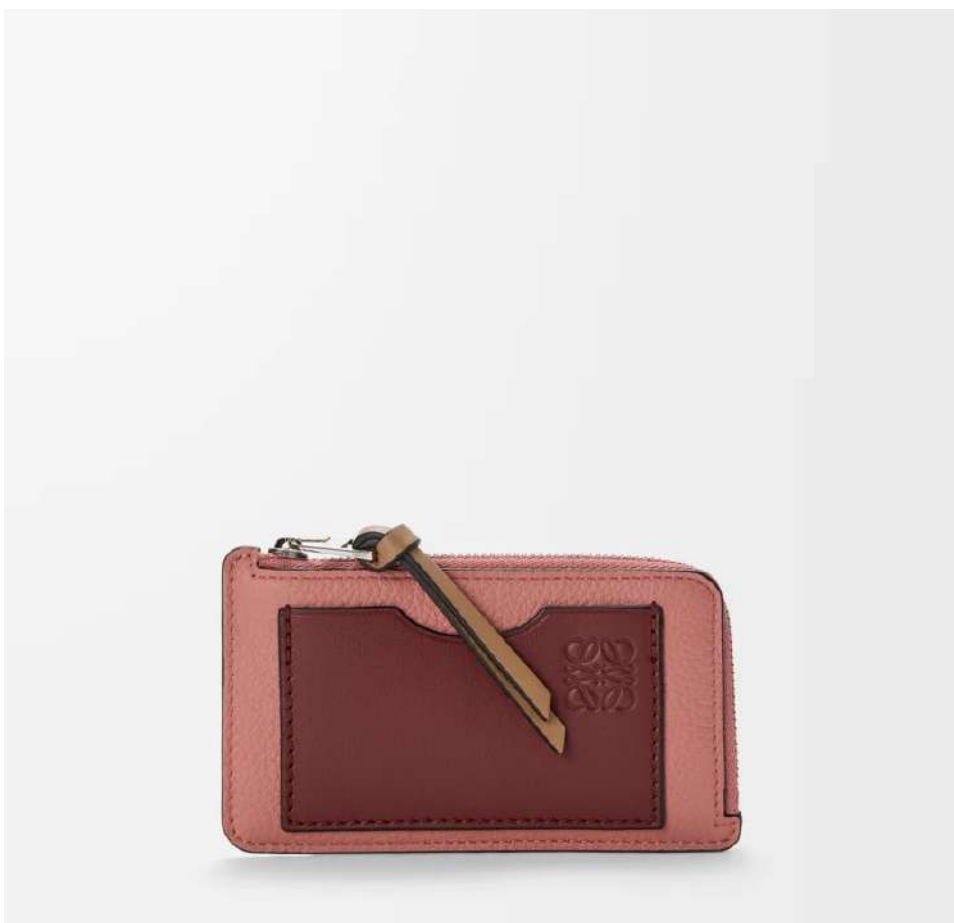

C660S86X04

**Sgc Compact Zip Wallet
Taupe/Gold**

C660Z41X02

**Sgc Coin Cardholder
Taupe/Gold**

C660Z40X07

**Sgc Coin Cardholder
Dirty Mauve/Squirrel**

C660Z40X07

**Sgc Coin Cardholder
Blush/Mahogany**