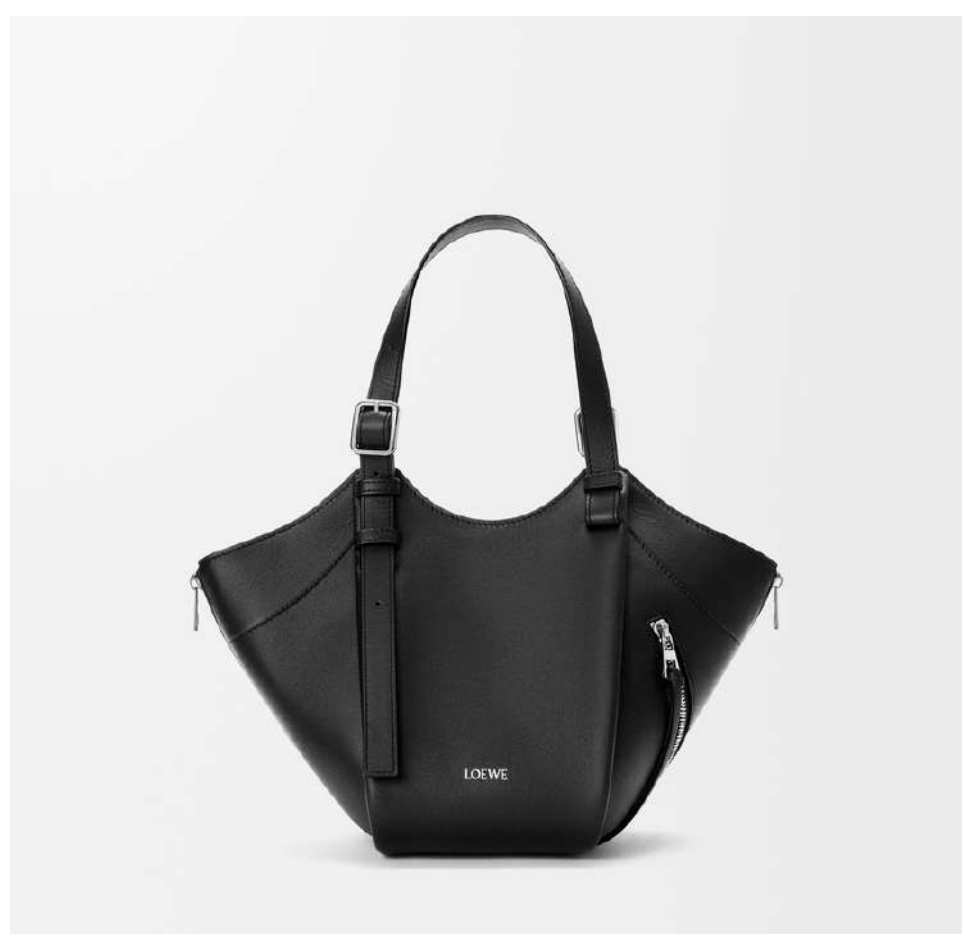

A779PTWX01

LOEWE

Draped Tote Bag
Black

ADHBDPTX01

Draped Tote Bag
Dark Chestnut

ADHBDPTX01

LOEWE

**Hammock Flip Bag
Black**