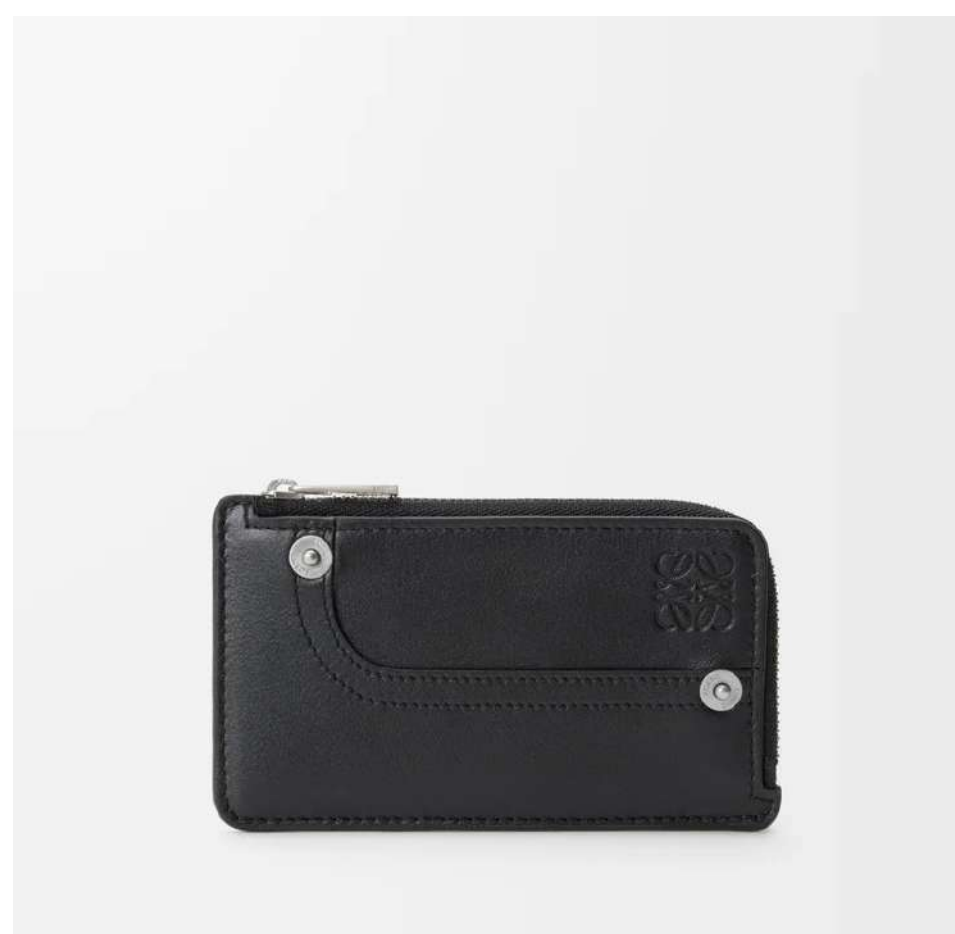

**Panta Coin Cardholder
Black**

C643Z40XAK