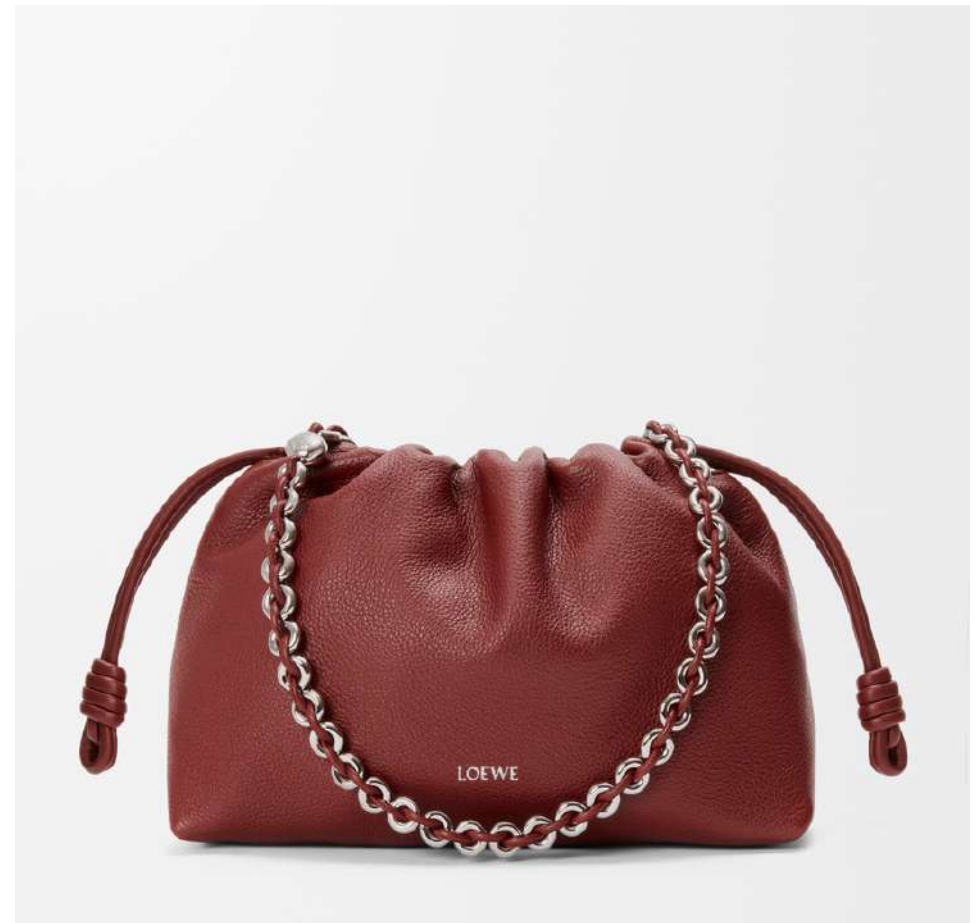

**Flamenco Purse Medium
Mahogany**

A411FCRXAP