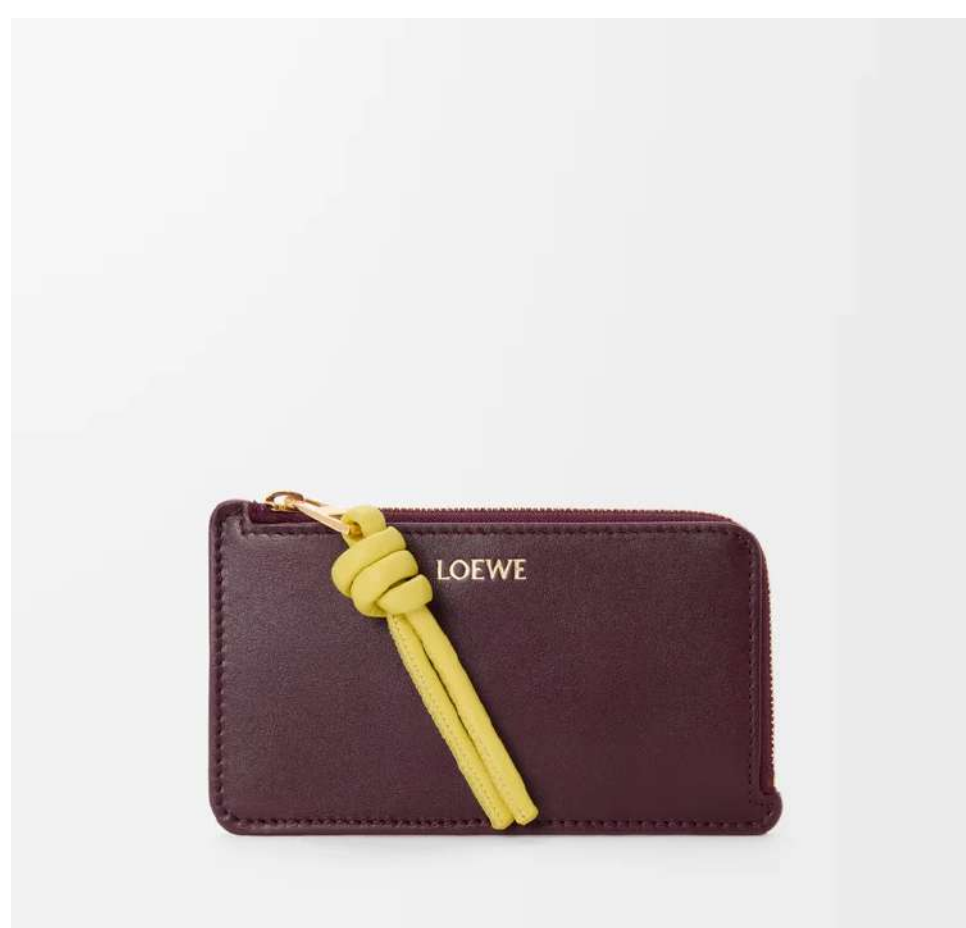

CANBS33X03

Knot Compact Wallet
Dark Burgundy/Light Citrine

CEM1NCWX01

Knot Compact Wallet
Clay/Plum

CEM1NCWX01

Knot Coin Cardholder
Dark Burgundy/Light Citrine

CEM1Z40X02

Knot Coin Cardholder
Tan/Papaya