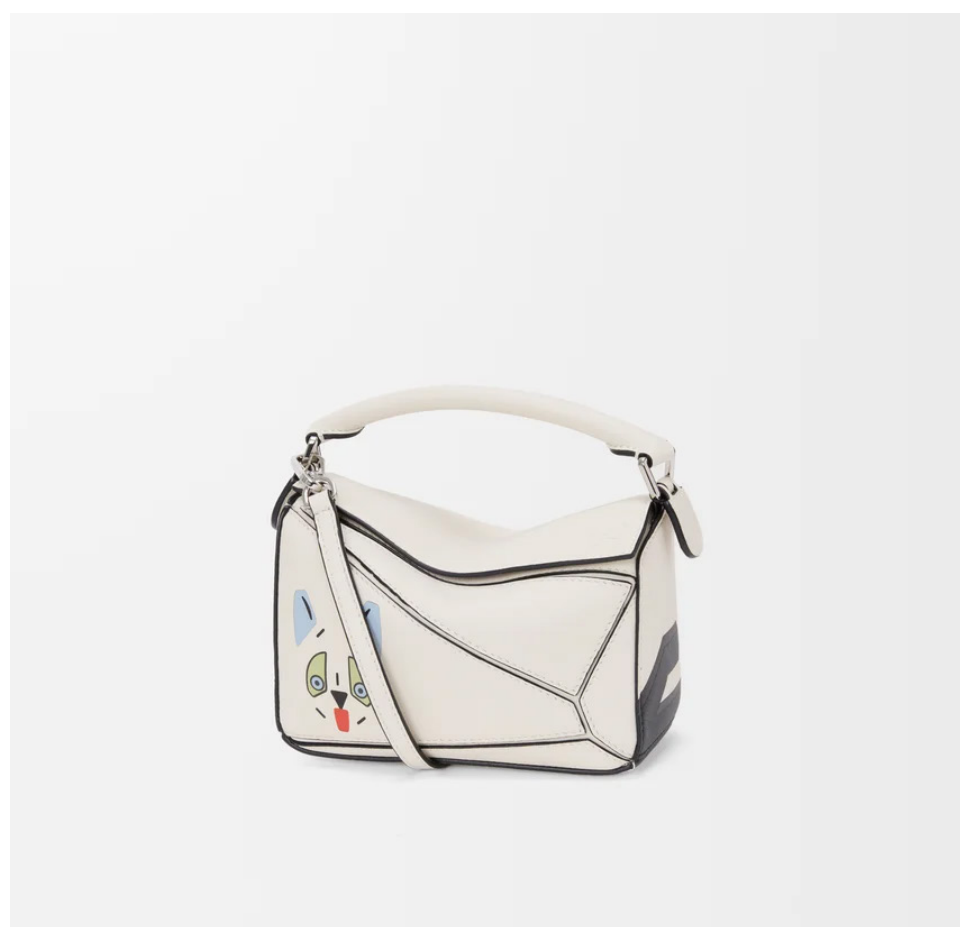

Plain Cardholder Futurist Cat
Dark Taupe Orange

C643322X53

**Puzzle Fold Futur Cat M Tote
Dark Taupe**

A779G50X90

**Louis Wain Black Cat Coin
Charcoal**

C643CHRX04

**Coin Cardholder Futurist Cat
Dark Taupe Orange**

C643Z40XAA

**Coin Cardholder Cats
Mocha**

C643Z40XAH

**Puzzle Futurist Cat S Bag
Multicolor Green**

A510S21XD2

**Louis Wain Cat Felt Charm
Black Orange**

C621232XPG

**Puzzle Futurist Cat Mini Bag
Soft White**