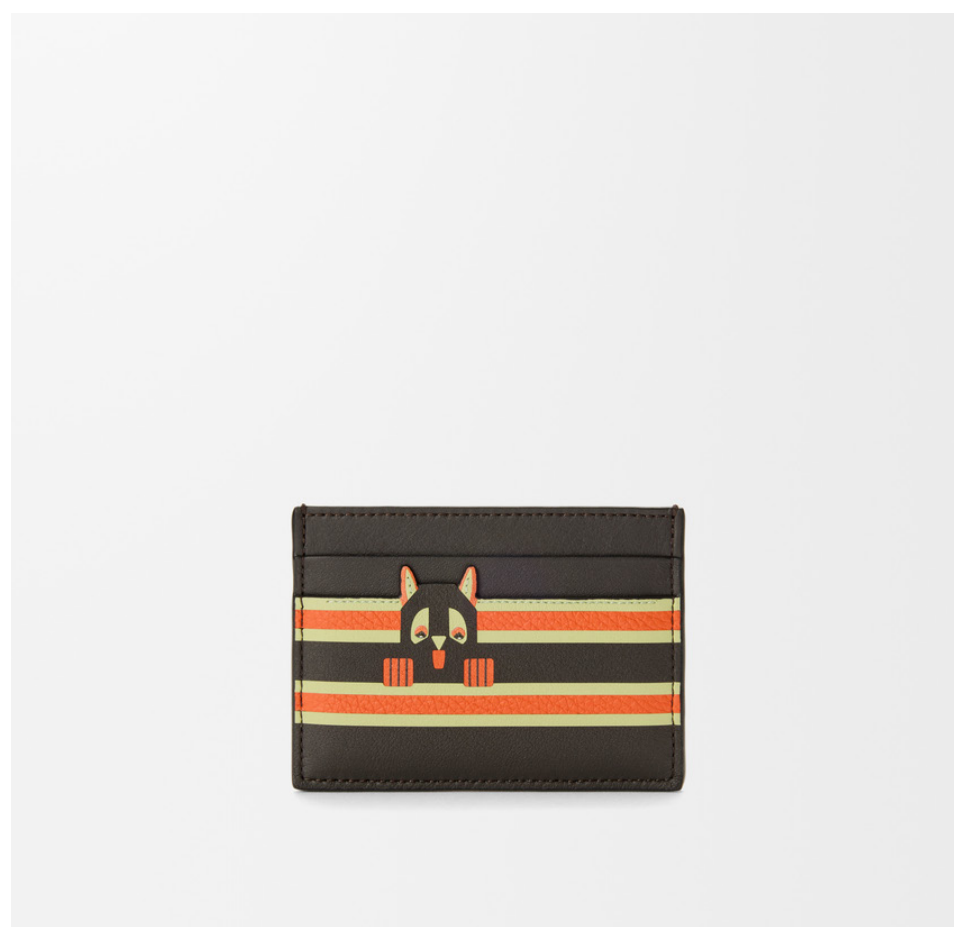

**Futuristic Cat Keyring
Silver Multicolor**

C621231X16

**Flamenco Clutch Cats Medium
Brown**

A411FC1XDY

**Drawstring Pouch Cats
Mocha**

C643057X03

**Trifold Wallet Cats
Mocha**

C643TR2X54

**Plain Cardholder Cats
Mocha**

C643322X47

Puzzle Futurist Cat S Bag
Dark Taupe

A510S21XCH

Futurist Cat Soft Clutch
Charcoal

A000CCTX02

Compact Wallet Futurist Cat
Dark Taupe Orange

C643NCWX12

Plain Cardholder Futurist Cat
Dark Taupe Orange

C643322X53

**Puzzle Fold Futur Cat M Tote
Dark Taupe**

A779G50X90

**Louis Wain Black Cat Coin
Charcoal**

C643CHRX04

**Coin Cardholder Futurist Cat
Dark Taupe Orange**