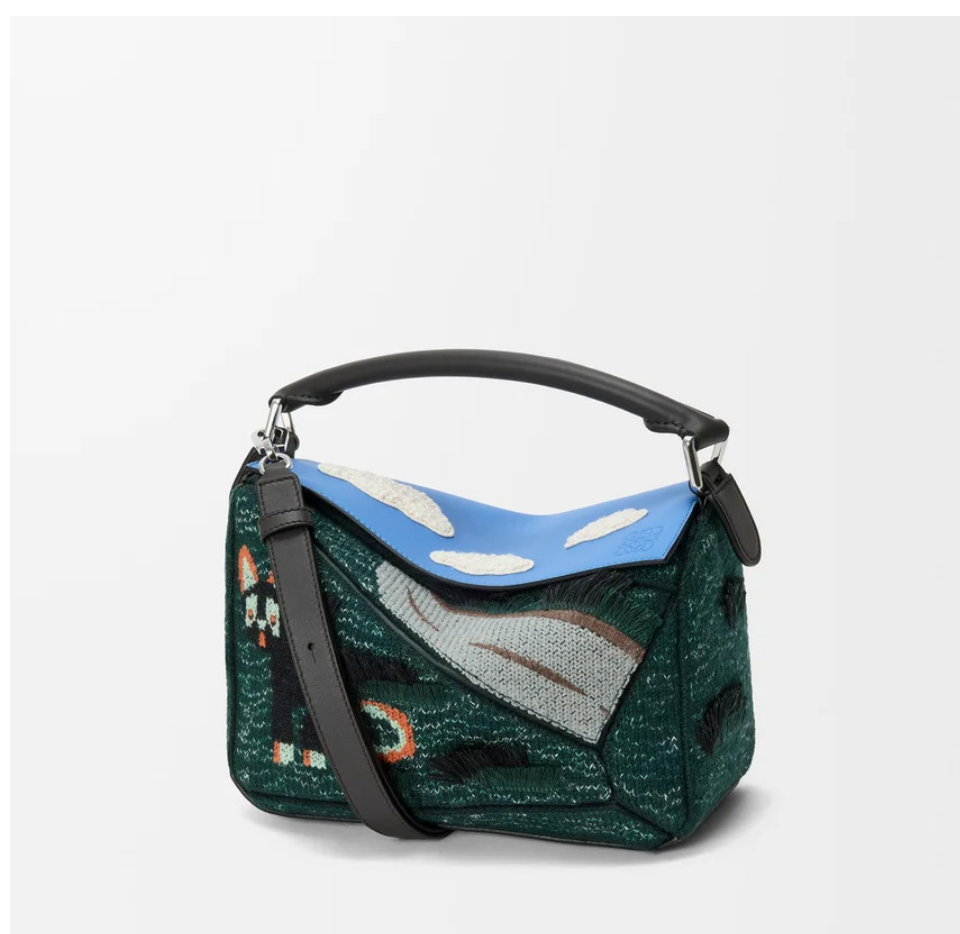

**Puzzle Futurist Cat S Bag
Multicolor Green**

A510S21XD2