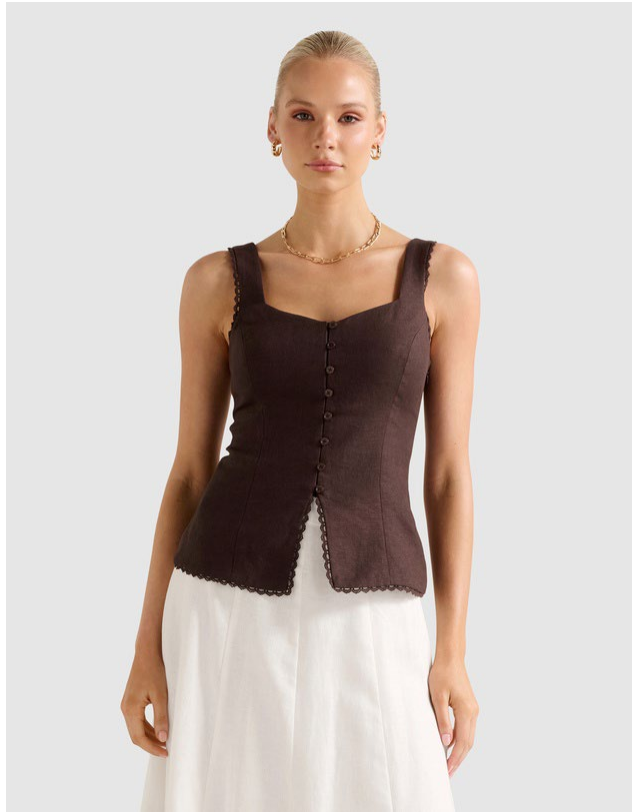

CINZIA TRIM DETAIL TOP
CHOCOLATE SET

IDR 899.000