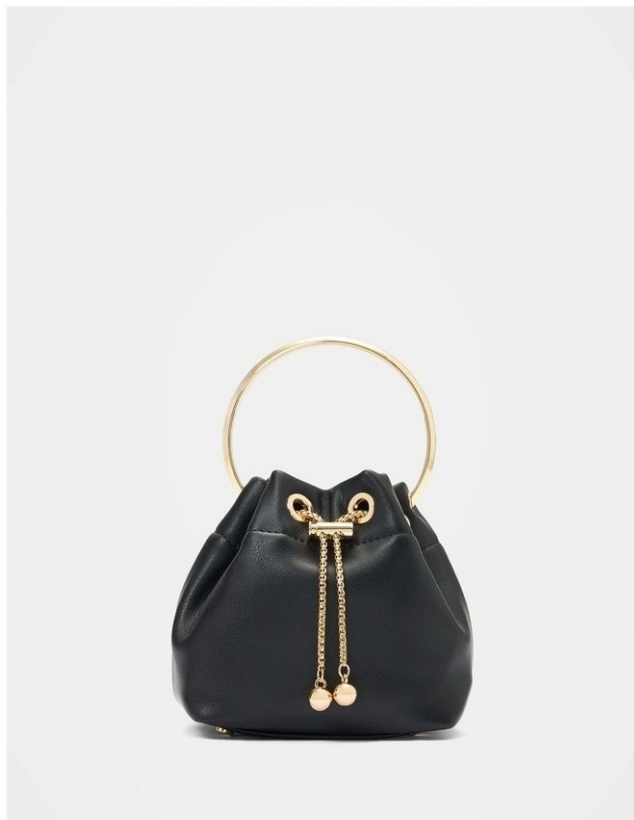

IDR 1.099.000

SOPHIA WIDE LEG PANT
MILK COFFEE

IDR 1.099.000

LEE WIDE LEG PANT
SKY BLUE SUIT

IDR 999.000

CLARA BOOTLEG PANT
BLACK

IDR 999.000

FIORA STRAIGHT LEG PANT
BLACK

IDR 999.000

MARISSA WIDE LEG PANT
BLACK

IDR 999.000

MARISSA WIDE LEG PANT
PORCELAIN

IDR 999.000

ARABELLA CHAIN SHOULDER BAG
IVORY

IDR 699.000

DELTA ROUND METAL HANDLE CLUTCH
SAND

IDR 699.000

STELLA SEQUIN RING HANDLE BAG
BLACK

IDR 799.000

HAVANA METAL HANDLE CLUTCH
BLACK

IDR 799.000

LIANA LOCK DETAIL TOP HANDLE BAG
OLIVE

IDR 799.000

MCKENNA METAL CLASP SHOULDER BAG
CHOCOLATE CROC