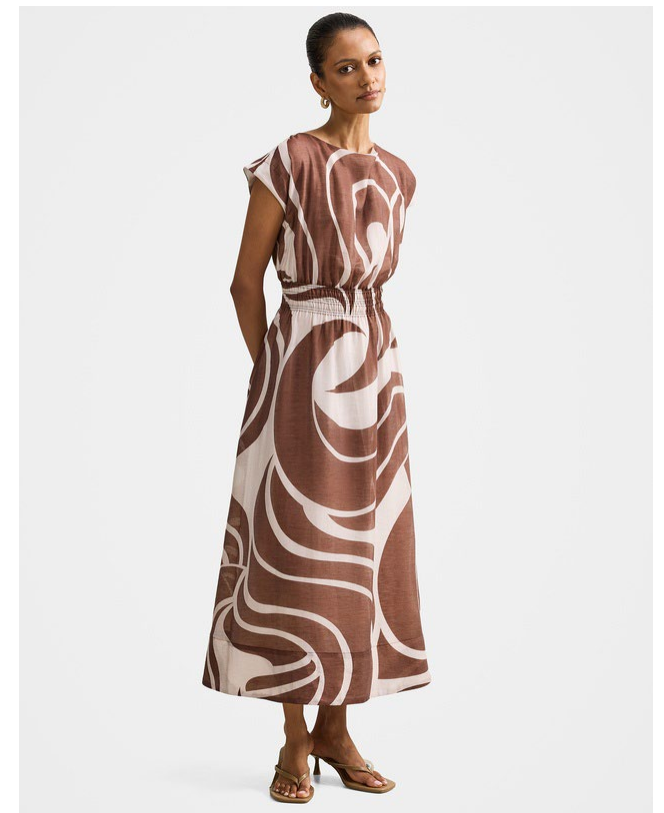

IDR 2.099.000

CALLIE ELASTIC WAIST MIDI DRESS
NAVY MORLEY

IDR 1.899.000

CALLIE ELASTIC WAIST MIDI DRESS
DARBY SPOT

IDR 1.899.000

CALLIE PETITE RUCHED MIDI DRESS
MORLEY ABSTRACT

IDR 1.899.000

CANDACE HALTER CONTRAST MAXI
BLACK/WHITE