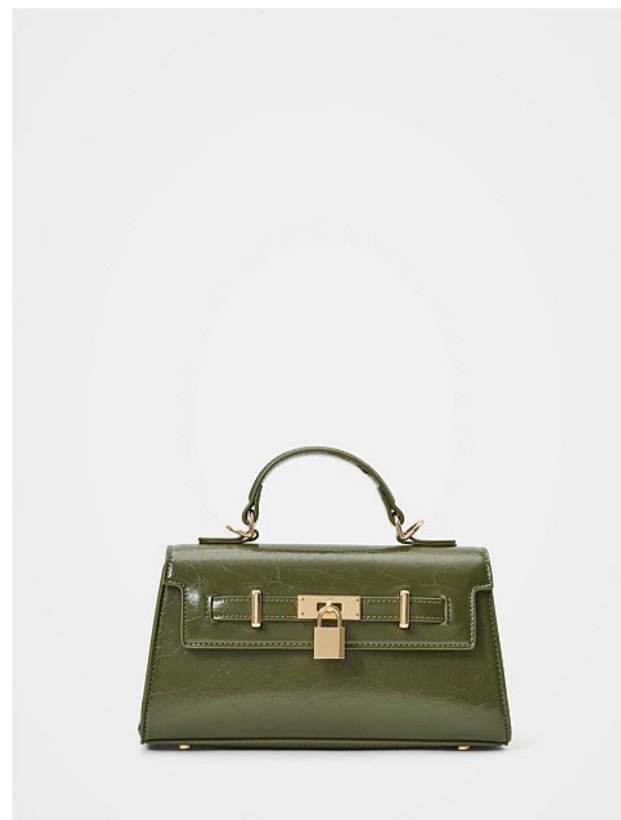

IDR 699.000

STELLA SEQUIN RING HANDLE BAG
BLACK

IDR 799.000

HAVANA METAL HANDLE CLUTCH
BLACK

IDR 799.000

LIANA LOCK DETAIL TOP HANDLE BAG
OLIVE

IDR 799.000

MCKENNA METAL CLASP SHOULDER BAG
CHOCOLATE CROC

IDR 699.000

LULU LATTICE CHAIN BAG
OLIVE

IDR 899.000