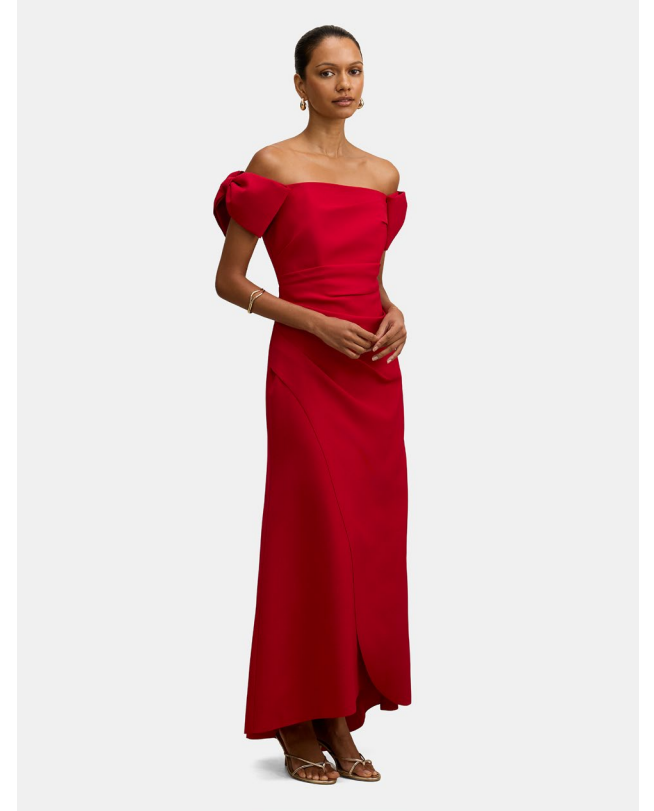

KALEE PETITE BOW DRESS
JESTER RED

IDR 2.099.000