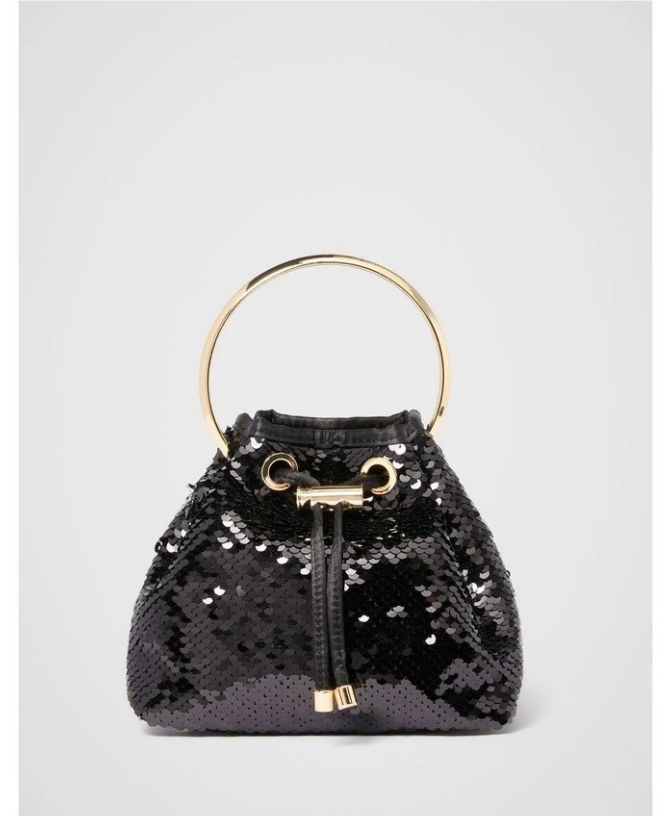

IDR 999.000

MARISSA WIDE LEG PANT
BLACK

IDR 999.000

MARISSA WIDE LEG PANT
PORCELAIN

IDR 999.000

ARABELLA CHAIN SHOULDER BAG
IVORY

IDR 699.000

DELTA ROUND METAL HANDLE CLUTCH
SAND

IDR 699.000

STELLA SEQUIN RING HANDLE BAG
BLACK

IDR 799.000

HAVANA METAL HANDLE CLUTCH
BLACK

IDR 799.000

LIANA LOCK DETAIL TOP HANDLE BAG
OLIVE

IDR 799.000

MCKENNA METAL CLASP SHOULDER BAG
CHOCOLATE CROC