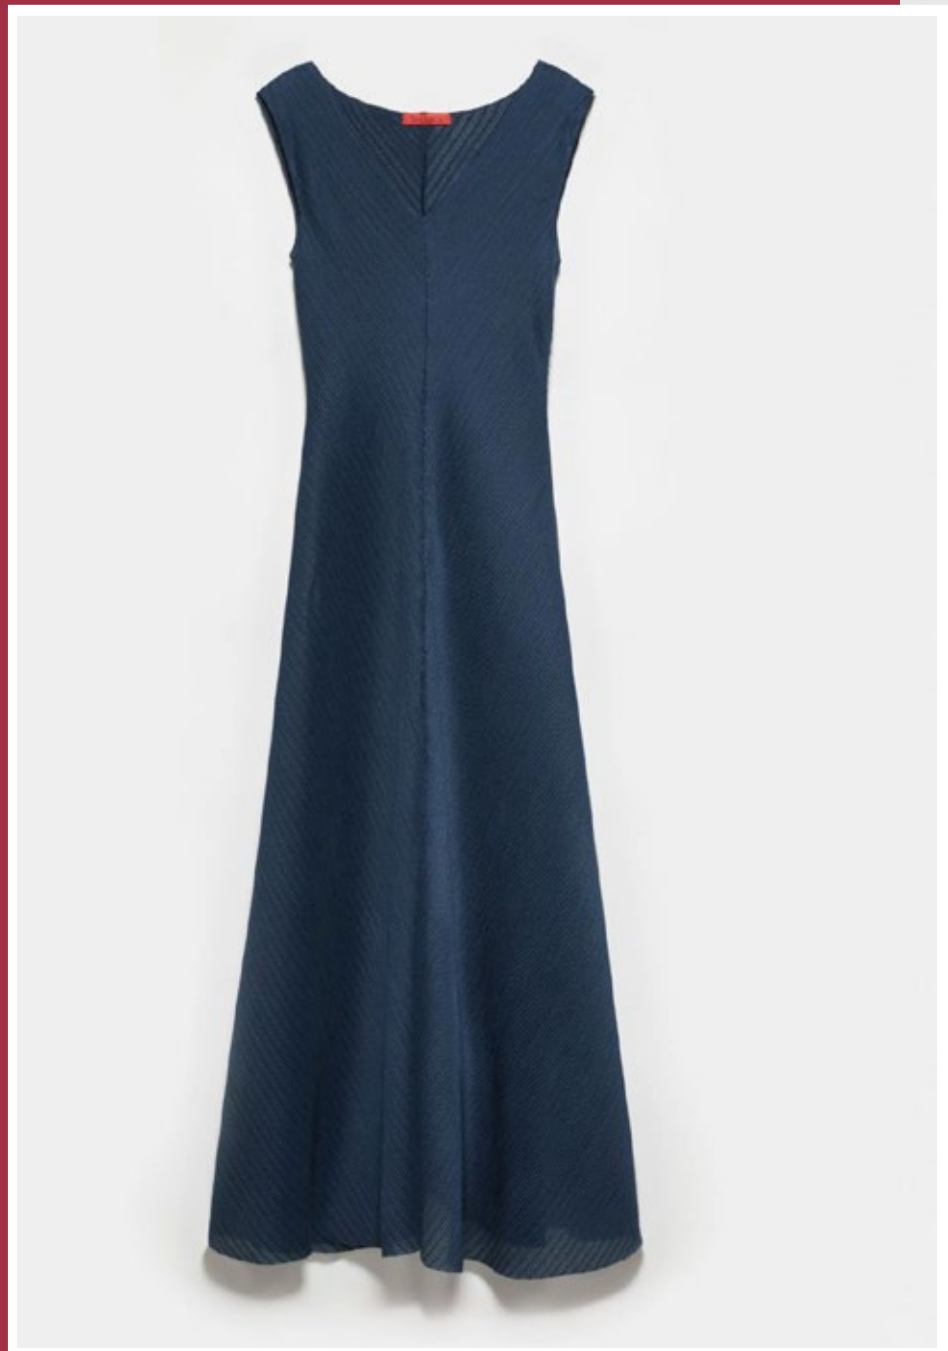

MAX&Co.

REGNO

NAVY

MXC62261951

IDR 5.190.000

*Price and availability are subject to change

MAX&Co.

ORIONE